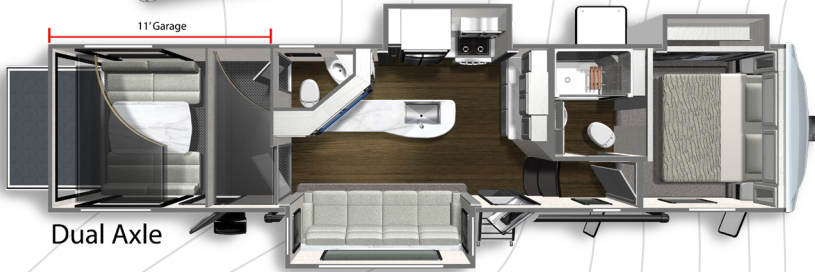

VOLTAGE

FLOORPLANS

VOLTAGE TRITON 3511
 Length: 39' 0" Weight: 13,412 lbs Sleeps: 6-8

Dual Axle

VOLTAGE TRITON 3571
 Length: 39' 6" Weight: 13,393 lbs Sleeps: 4-6

Dual Axle

VOLTAGE TRITON 4013
 Length: 44' 10" Weight: TBD Sleeps: 6-8

13' Garage

VOLTAGE TRITON 4271
 Length: 46' 4" Weight: 15,495 lbs Sleeps: 6-8

Triple Axle

100% PRE-DELIVERY INSPECTION
 100% Pre-Delivery Inspection

3 YEAR
 THE INDUSTRY'S BEST RV WARRANTY

Dutchmen
 THE LEADER IN PARTS & SERVICE