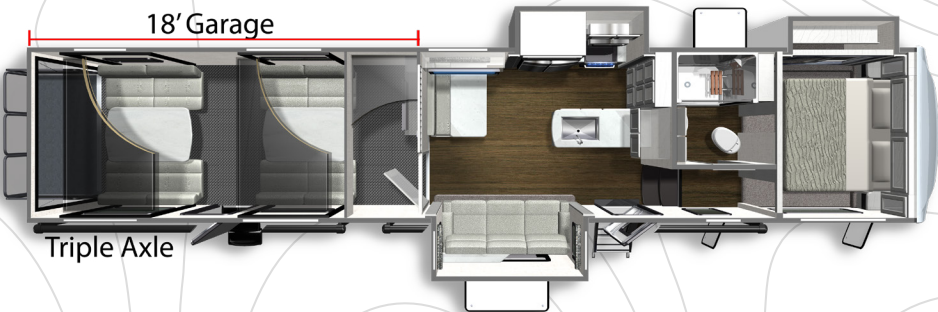

VOLTAGE

FLOORPLANS

VOLTAGE 4015

Length: 44' 8" Weight: 15,392 lbs Sleeps: 6-8

VOLTAGE 4113

Length: 45' 10" Weight: TBD Sleeps: 6-8

VOLTAGE 4135

Length: 44' 4" Weight: 15,433 lbs Sleeps: 6-8

VOLTAGE 4225

Length: 46' 8" Weight: 16,032 lbs Sleeps: 8-10

100% Pre-Delivery Inspection

The Industry's Best RV Warranty

The Leader in Parts & Service

www.dutchmen.com

Visit us online to see all of the Dutchmen brands, spacious floor plans, and detailed specifications.