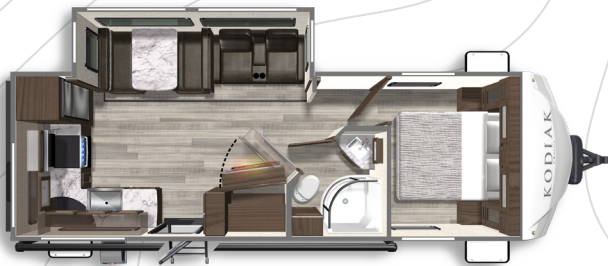

KODIAK ULTRA-LITE

FLOORPLANS

KODIAK ULTRA-LITE 201QB

Length: 24' 1" Weight: 4,193 lbs Sleeps: 3-4

KODIAK ULTRA-LITE 242RBSL

Length: 28' 10" Weight: 5,137 lbs Sleeps: 3-4

KODIAK ULTRA-LITE 257RKSL

Length: 29' 11" Weight: 5,562 lbs Sleeps: 3-4

KODIAK ULTRA-LITE 296BHSL

Length: 33' 11" Weight: 6,070 lbs Sleeps: 6-8

KODIAK ULTRA-LITE 302BHSL

Length: 34' 11" Weight: 6,628 lbs Sleeps: 6-8

KODIAK ULTRA-LITE 332BHSL

Length: 37' 3" Weight: 7,157 lbs Sleeps: 8-10