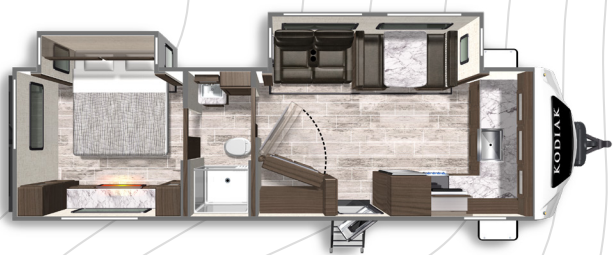

KODIAK

ULTIMATE

FLOORPLANS

KODIAK ULTIMATE 2921FKDS
Length: 33' 8" Weight: 6,554 lbs Sleeps: 3-4

KODIAK ULTIMATE 3221RLSL
Length: 36' 11" Weight: 7,623 lbs Sleeps: 4-6

KODIAK ULTIMATE 3301BHSL
Length: 37' 3" Weight: 7,195 lbs Sleeps: 8-10

KODIAK ULTIMATE 3321BHSL
Length: 37' 3" Weight: 7,555 lbs Sleeps: 8-10

KODIAK ULTIMATE 3361RKSL
Length: 37' 3" Weight: TBD Sleeps: 8-10

KODIAK ULTIMATE 3371FLSL
Length: 37' 3" Weight: 7,564 lbs Sleeps: 3-4