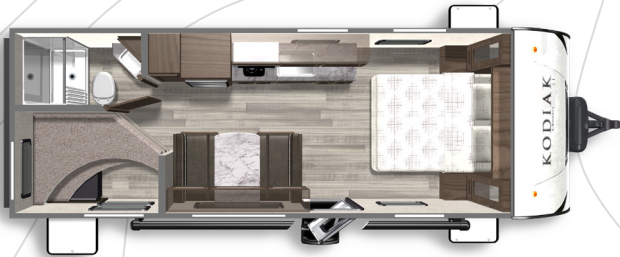

KODIAK SE

FLOORPLANS

KODIAK SE 17SBH

Length: 21' 4" Weight: 3,032 lbs Sleeps: 4-6

KODIAK SE 17SRB

Length: 21' 5" Weight: TBD Sleeps: 3-4

KODIAK SE 22SBH

Length: 26' 11" Weight: 4,157 lbs Sleeps: 4-6

KODIAK SE 26SRB

Length: 30' 10" Weight: 5,447 lbs Sleeps: 3-4

KODIAK SE 27SBH

Length: 31' 10" Weight: 5,336 lbs Sleeps: 4-6

KODIAK SE 28SBH

Length: 32' 10" Weight: 5,519 lbs Sleeps: 4-6

100% Pre-Delivery Inspection