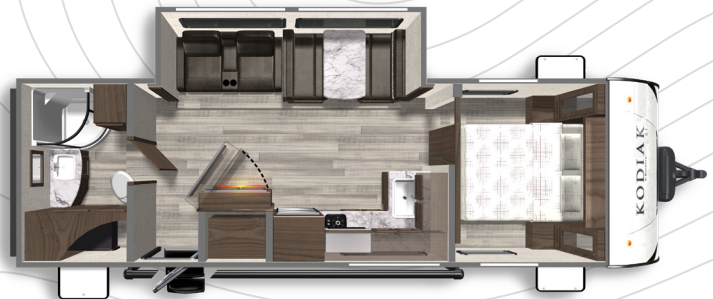

KODIAK SE

FLOORPLANS

KODIAK SE 17SBH

Length: 21' 4" Weight: 3,032 lbs Sleeps: 4-6

KODIAK SE 17SRB

Length: 21' 5" Weight: TBD Sleeps: 3-4

KODIAK SE 22SBH

Length: 26' 11" Weight: 4,157 lbs Sleeps: 4-6

KODIAK SE 26SRB

Length: 30' 10" Weight: 5,447 lbs Sleeps: 3-4

KODIAK SE 27SBH

Length: 31' 10" Weight: 5,336 lbs Sleeps: 4-6

KODIAK SE 28SBH

Length: 32' 10" Weight: 5,519 lbs Sleeps: 4-6

100% Pre-Delivery Inspection