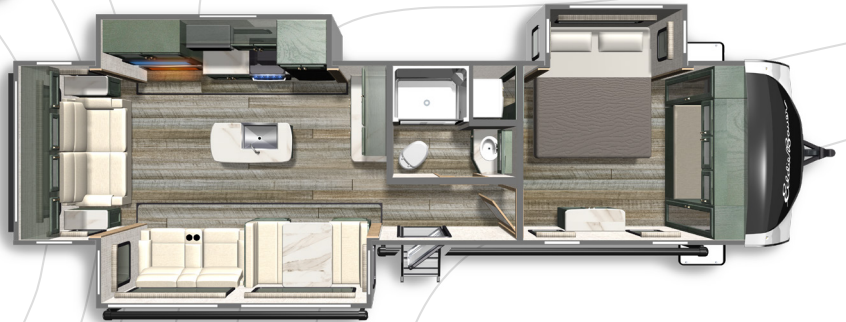

Eddie Bauer[®]

FLOORPLANS

Fifth Wheel

**EDDIE BAUER
FIFTH WHEEL 310RL**
Length: 35' 11" Weight: 9,908 lbs Sleeps: 2-4

**EDDIE BAUER
FIFTH WHEEL 360LF**
Length: 40' 9" Weight: 11,372 lbs Sleeps: 6-8

Travel Trailer

**EDDIE BAUER
TRAVEL TRAILER 23RB**
Length: 26' 10" Weight: 5,674 lbs Sleeps: 2-3

**EDDIE BAUER
TRAVEL TRAILER 33RL**
Length: 36' 11" Weight: 8,475 lbs Sleeps: 2-4

100% Pre-Delivery Inspection

The Industry's Best RV Warranty