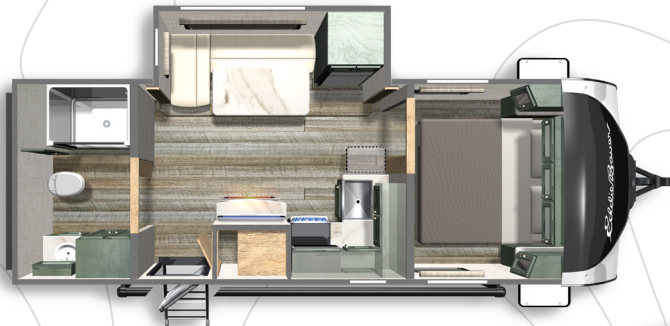

Eddie Bauer[®]

FLOORPLANS

Fifth Wheel

**EDDIE BAUER
FIFTH WHEEL 310RL**
Length: 35' 11" Weight: 9,908 lbs Sleeps: 2-4

**EDDIE BAUER
FIFTH WHEEL 360LF**
Length: 40' 9" Weight: 11,372 lbs Sleeps: 6-8

Travel Trailer

**EDDIE BAUER
TRAVEL TRAILER 23RB**
Length: 26' 10" Weight: 5,674 lbs Sleeps: 2-3

**EDDIE BAUER
TRAVEL TRAILER 33RL**
Length: 36' 11" Weight: 8,475 lbs Sleeps: 2-4

100% Pre-Delivery Inspection

The Industry's Best RV Warranty