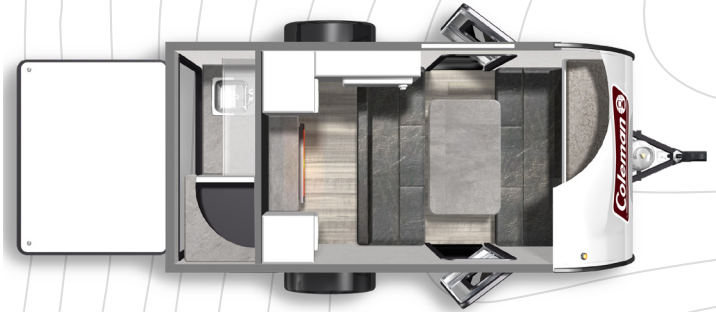

COLEMAN RUBICON 1400BH*
Length: 13' 5" Weight: 1,938 lbs Sleeps: 1-2