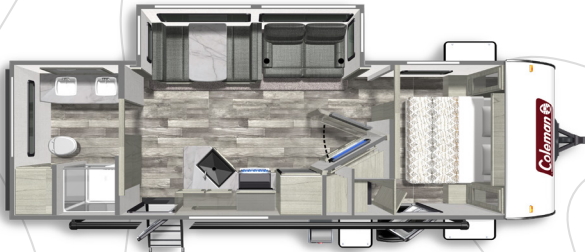

COLEMAN LIGHT 2625RB
Length: 30' 11" Weight: 6,341 lbs Sleeps: 4-6