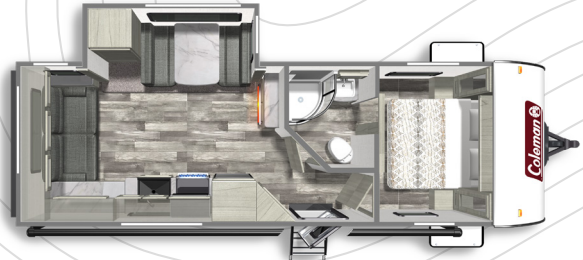

COLEMAN LIGHT 2515RL
Length: 29' 5" Weight: 5,633 lbs Sleeps: 2-4