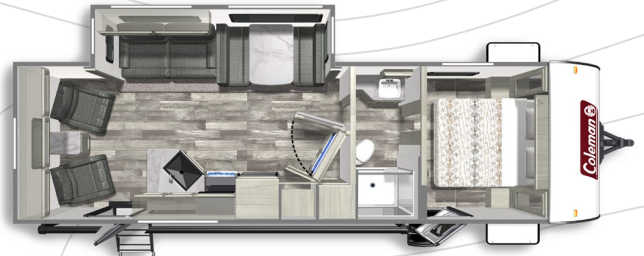

COLEMAN LIGHT 2715RL
Length: 31' 11" Weight: 6,318 lbs Sleeps: 4-6