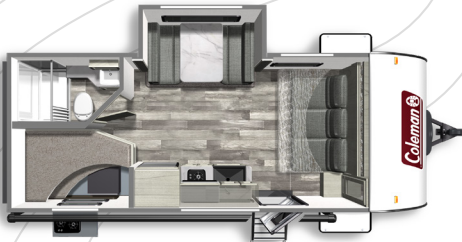

COLEMAN LIGHT 1905BH
Length: 23' 11" Weight: 4,558 lbs Sleeps: 2-3