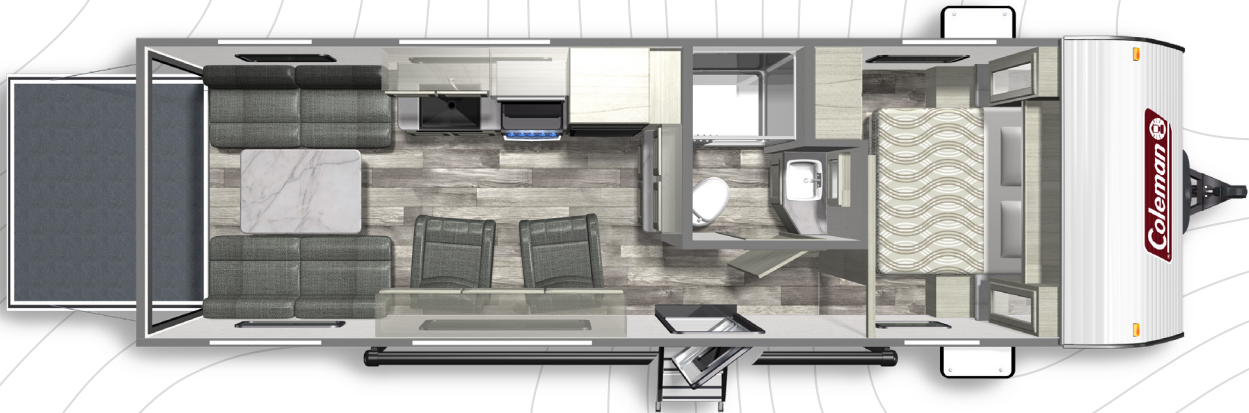

# FLOORPLANS

## LANTERN TOY HAULERS

**LANTERN TOY HAULER 251TQ**  
Length: 29' 11" Weight: 5,731 lbs Sleeps: 4-8

**LANTERN TOY HAULER 300TQ**  
Length: 34' 11" Weight: 6,811 lbs Sleeps: 4-8

100% Pre-Delivery Inspection