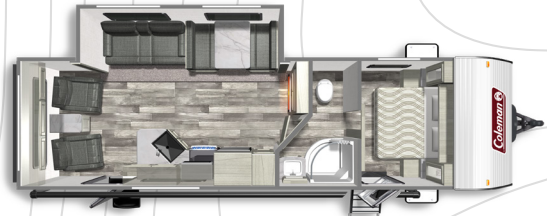

FLOORPLANS

LANTERN SERIES

COLEMAN LANTERN 242BH
 Length: 28' 11" Weight: 5,865 lbs Sleeps: 4-6

COLEMAN LANTERN 285BH
 Length: 32' 9" Weight: 6,611 lbs Sleeps: 4-8

COLEMAN LANTERN 295QB
 Length: 32' 8" Weight: 6,467 lbs Sleeps: 4-8

COLEMAN LANTERN 337BH
 Length: 37' 11" Weight: 8,548 lbs Sleeps: 6-8

COLEMAN LANTERN 264RL
 Length: 30' 11" Weight: 6,217 lbs Sleeps: 2-4

COLEMAN LANTERN 286RK
 Length: 32' 11" Weight: 6,615 lbs Sleeps: 2-4

COLEMAN LANTERN 334BH
 Length: 37' 10" Weight: 7,938 lbs Sleeps: 6-8

100% Pre-Delivery
 Inspection

The Industry's Best
 RV Warranty

The Leader in
 Parts & Service

www.dutchmen.com
 Visit us online to see all of the Dutchmen brands,
 spacious floor plans, and detailed specifications.