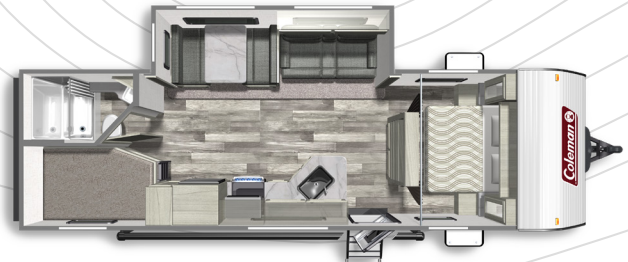

FLOORPLANS

LANTERN LT SERIES

COLEMAN LANTERN LT 17B*
Length: 21' 5" Weight: 2,985 lbs Sleeps: 4-6

COLEMAN LANTERN LT 17R*
Length: 21' 6" Weight: 3,013 lbs Sleeps: 3-4

COLEMAN LANTERN LT 18BH
Length: 22' 10" Weight: 3,587 lbs Sleeps: 3-4

COLEMAN LANTERN LT 18FQ
Length: 22' 9" Weight: 4,162 lbs Sleeps: 2-4

COLEMAN LANTERN LT 202RD
Length: 24' 11" Weight: 4,353 lbs Sleeps: 2-4

COLEMAN LANTERN LT 214BH
Length: 25' 11" Weight: 4,542 lbs Sleeps: 4-6

COLEMAN LANTERN LT 262BH
Length: 30' 7" Weight: 5,990 lbs Sleeps: 4-8

COLEMAN LANTERN LT 263BH
Length: 30' 7" Weight: 6,026 lbs Sleeps: 4-6

COLEMAN LANTERN LT 274BH
Length: 28' 6" Weight: 4,824 lbs Sleeps: 4-8