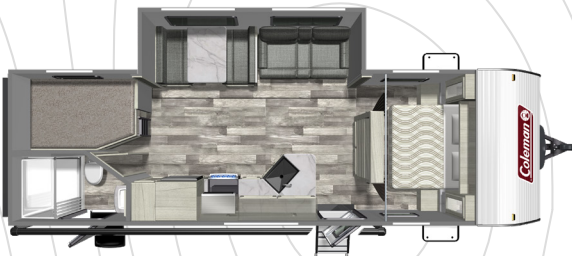

FLOORPLANS

LANTERN LT SERIES

COLEMAN LANTERN LT 17B*
Length: 21' 5" Weight: 2,985 lbs Sleeps: 4-6

COLEMAN LANTERN LT 17R*
Length: 21' 6" Weight: 3,013 lbs Sleeps: 3-4

COLEMAN LANTERN LT 18BH
Length: 22' 10" Weight: 3,587 lbs Sleeps: 3-4

COLEMAN LANTERN LT 18FQ
Length: 22' 9" Weight: 4,162 lbs Sleeps: 2-4

COLEMAN LANTERN LT 202RD
Length: 24' 11" Weight: 4,353 lbs Sleeps: 2-4

COLEMAN LANTERN LT 214BH
Length: 25' 11" Weight: 4,542 lbs Sleeps: 4-6

COLEMAN LANTERN LT 262BH
Length: 30' 7" Weight: 5,990 lbs Sleeps: 4-8

COLEMAN LANTERN LT 263BH
Length: 30' 7" Weight: 6,026 lbs Sleeps: 4-6

COLEMAN LANTERN LT 274BH
Length: 28' 6" Weight: 4,824 lbs Sleeps: 4-8