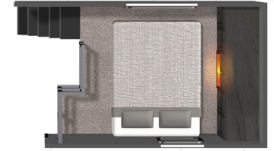

ASPEN TRAIL 260TH

DESTINATION TRAVEL TRAILER

- Central Vac System
- Fireplace in Loft
- Hardwood Doors and Drawers
- Residential Sized Cook top w/Oven
- Residential Sized Refrigerator
- Maxx Air Vent w/Light in Bathroom
- Large Shower w/Full Shower Surround & Glass Door
- Solid Entry Step
- Rear Patio Sliding Door
- Seamless Countertops
- Bluetooth Radio w/Exterior Speakers
- Tankless Water Heater
- 2 High Efficiency Air Conditioners
- 2 Wardrobe Closets in Bath
- Home Theater seating standard, w/Tri-fold Option
- Dark Tinted Windows