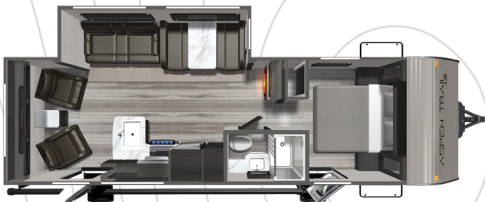

ASPEN TRAIL LE 26RL

Length: 30' 9" Weight: TBD Sleeps: 2-4