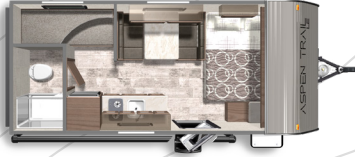

ASPEN TRAIL FLOORPLANS

ASPEN TRAIL MINI SERIES

ASPEN TRAIL MINI 17BH

Length: 21' 5" Weight: 3,069 lbs Sleeps: 3-4

ASPEN TRAIL MINI 17RB

Length: 21' 5" Weight: TBD Sleeps: 2-4

ASPEN TRAIL MINI 186ORK

Length: 21' 5" Weight: 3,577 lbs lbs Sleeps: 4-6