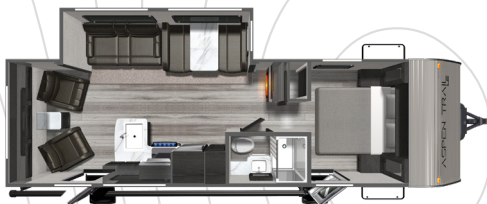

ASPEN TRAIL LE 26RL

Length: 30' 9" Weight: TBD Sleeps: 2-4