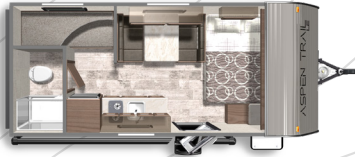

ASPEN TRAIL FLOORPLANS

ASPEN TRAIL MINI SERIES

ASPEN TRAIL MINI 17BH

Length: 21' 5" Weight: 3,069 lbs Sleeps: 3-4

ASPEN TRAIL MINI 17RB

Length: 21' 5" Weight: TBD Sleeps: 2-4

ASPEN TRAIL MINI 186ORK

Length: 21' 5" Weight: 3,577 lbs lbs Sleeps: 4-6

ASPEN TRAIL MINI 1950BH

Length: 23' 10" Weight: 3,676 lbs Sleeps: 6-8

ASPEN TRAIL MINI 1980BH

Length: 23' 5" Weight: 4,325 lbs Sleeps: 6-8

ASPEN TRAIL LE SERIES

ASPEN TRAIL LE 21RD

Length: 25' 11" Weight: 4,613 lbs Sleeps: 6-8