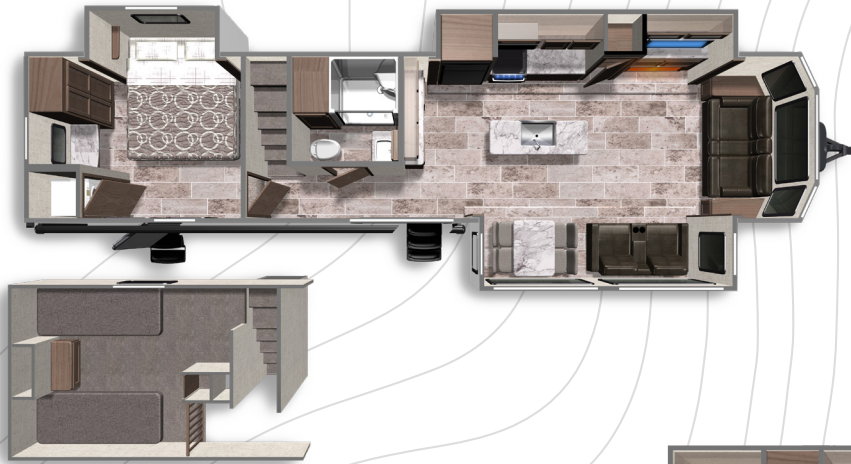

# ASPEN TRAIL FLOORPLANS

**ASPEN TRAIL 390LOFT**  
Length: 40' 8" Weight: 11,305 lbs Sleeps: 6-8

**ASPEN TRAIL 391LOFT**  
Length: 40' 9" Weight: TBD Sleeps: 6-8

**ASPEN TRAIL 421LOFT**  
Length: 44' 9" Weight: TBD Sleeps: 6-8