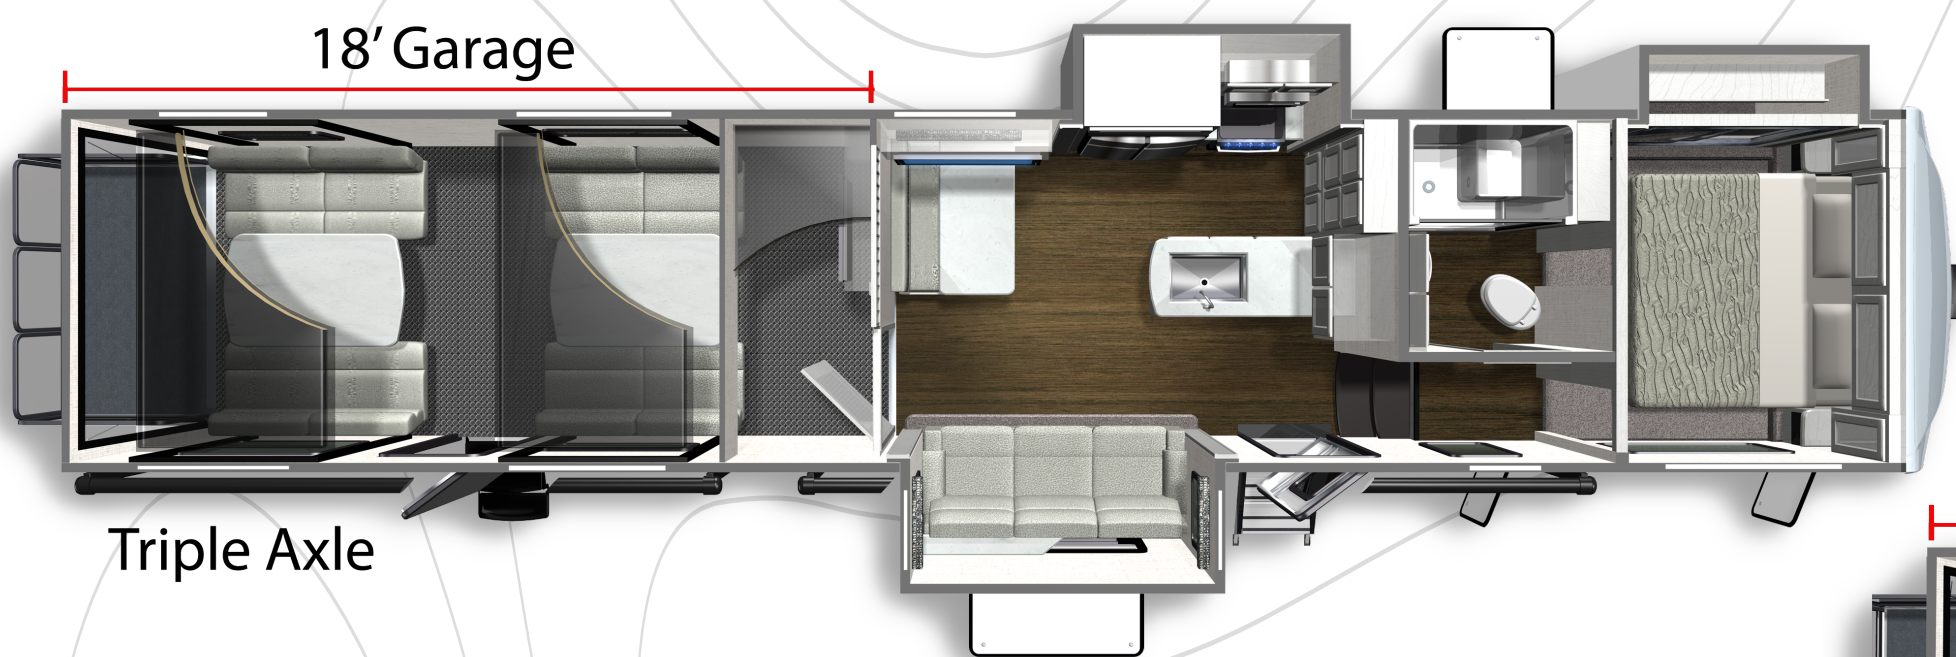

## VOLTAGE 3845

Length: 42' 0" Weight: 14,640 lbs Sleeps: 6-8

15' Garage

Triple Axle

## VOLTAGE 4015

Length: 44' 8" Weight: 15,469 lbs Sleeps: 6-8

18' Garage

Triple Axle

## VOLTAGE 4135

Length: 44' 4" Weight: 15,433 lbs Sleeps: 6-8

13' Garage

Triple Axle

## VOLTAGE 4145

Length: 44' 2" Weight: 15,609 lbs Sleeps: 6-8

13' Garage

Triple Axle