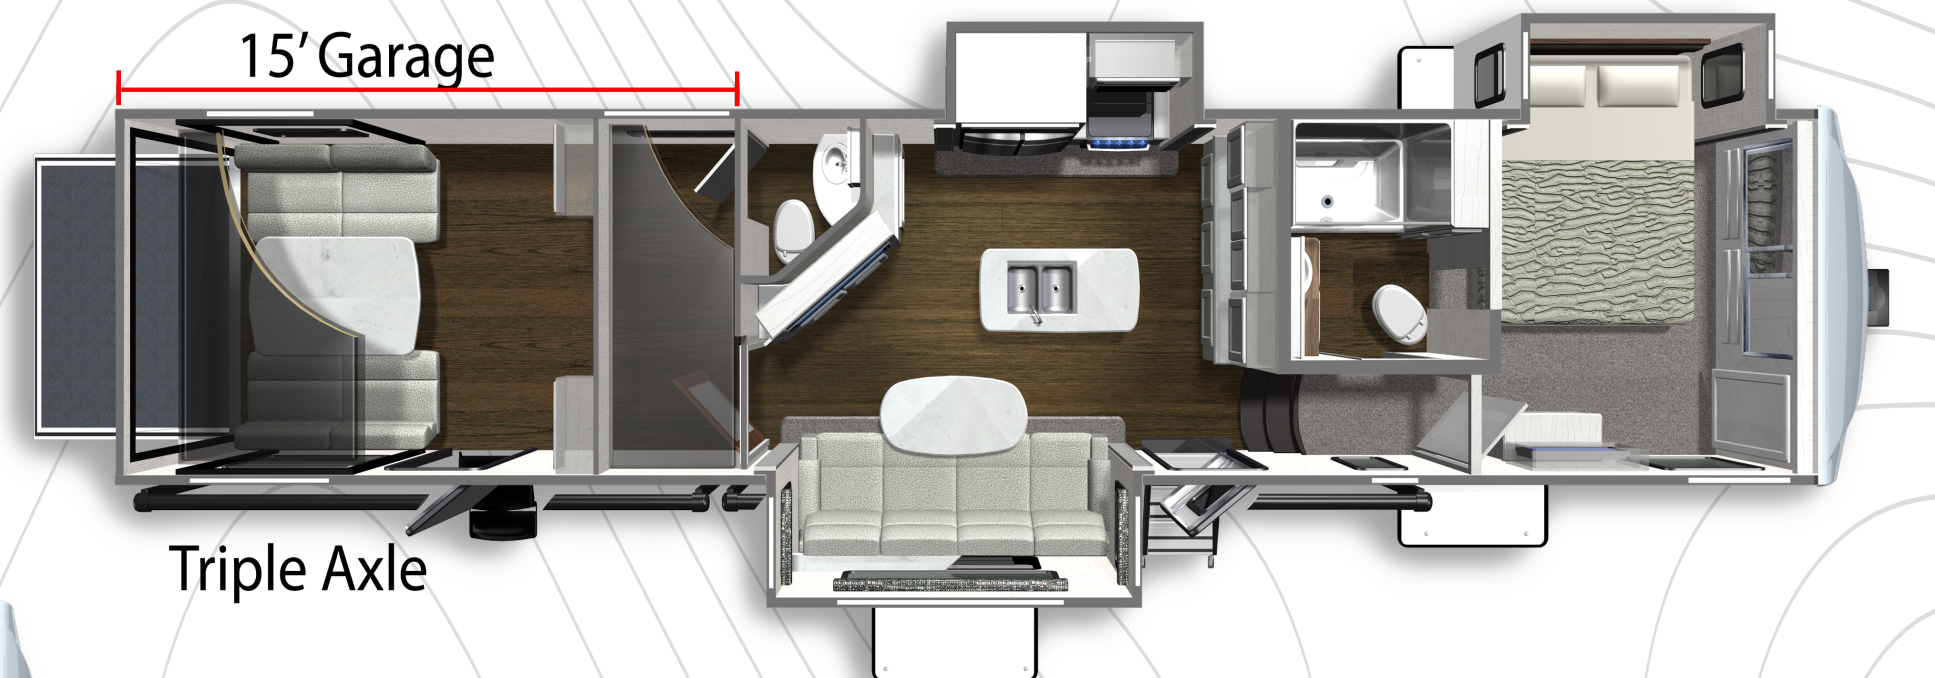

## VOLTAGE 3675

Length: 40' 7" Weight: 14,940 lbs Sleeps: 6-8

14' Garage

Duel Axle

## VOLTAGE 3845

Length: 42' 0" Weight: 14,640 lbs Sleeps: 6-8

15' Garage

Triple Axle

## VOLTAGE 4135

Length: 44' 4" Weight: 15,433 lbs Sleeps: 6-8

13' Garage

Triple Axle

## VOLTAGE 4145

Length: 44' 2" Weight: 15,609 lbs Sleeps: 6-8

13' Garage

Triple Axle