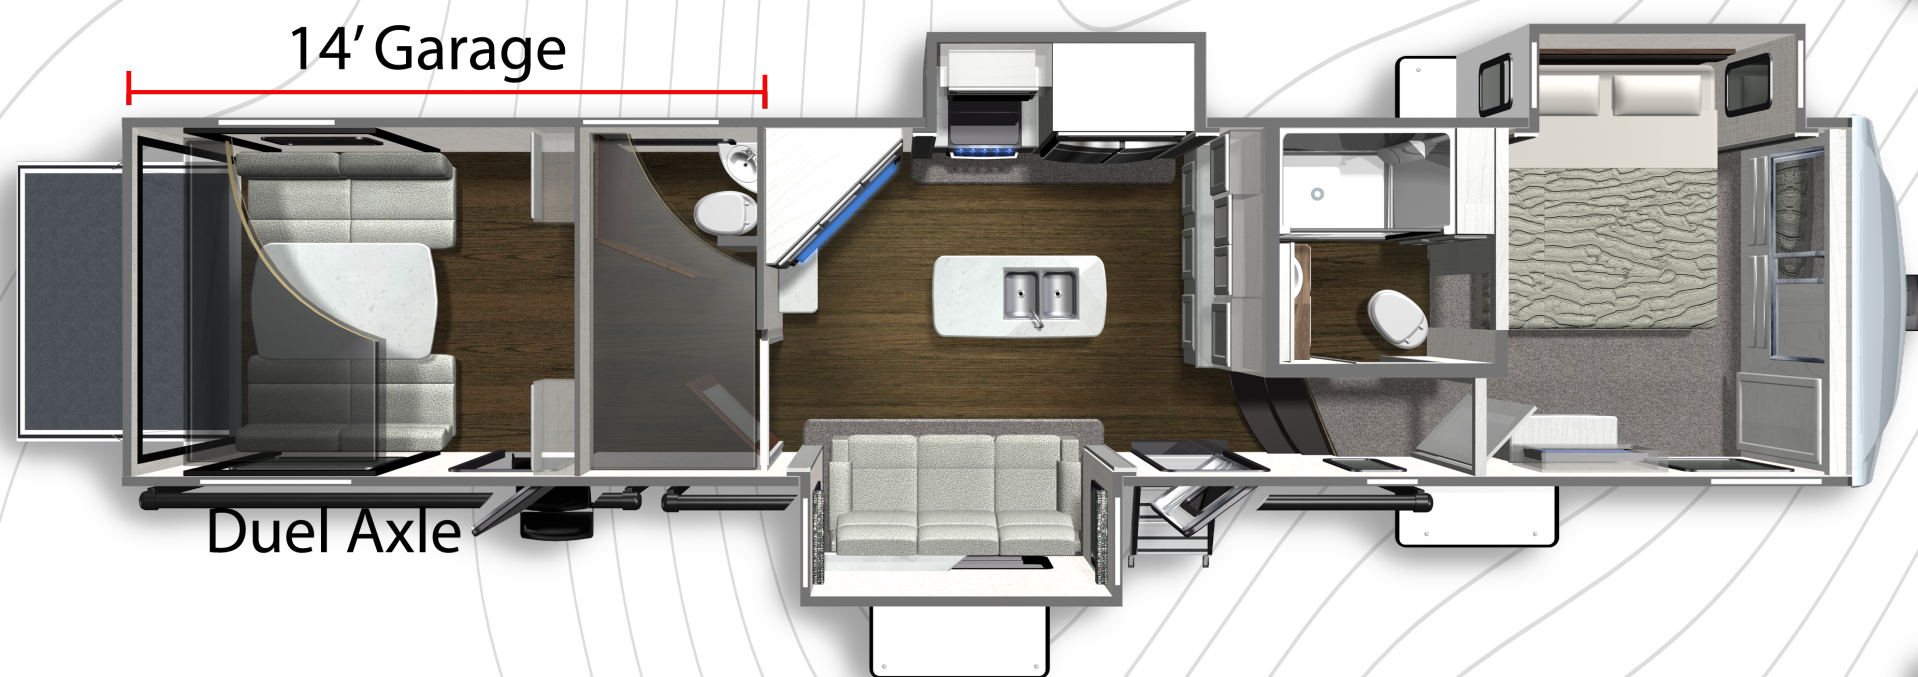

## VOLTAGE 3635

Length: 39' 4" Weight: 13,823 lbs Sleeps: 6-8

11' Garage

Duel Axle

## VOLTAGE 3675

Length: 40' 7" Weight: 14,940 lbs Sleeps: 6-8

14' Garage

Duel Axle

## VOLTAGE 4135

Length: 44' 4" Weight: 15,433 lbs Sleeps: 6-8

13' Garage

Triple Axle

## VOLTAGE 4145

Length: 44' 2" Weight: 15,609 lbs Sleeps: 6-8

13' Garage

Triple Axle