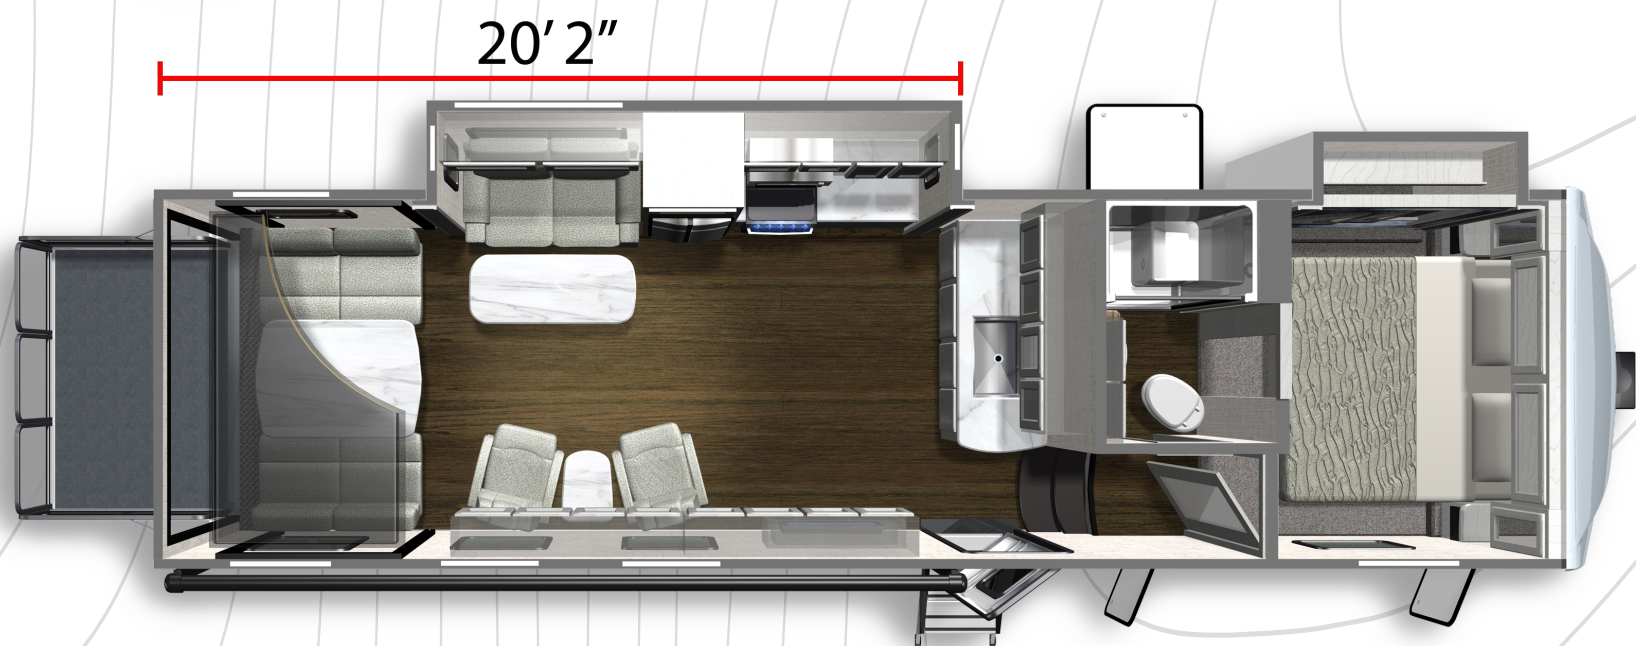

VOLTAGE

FLOORPLANS

VOLTAGE TRITON 3351

Length: 36' 6" Weight: 11,466 lbs Sleeps: 4-6

VOLTAGE TRITON 3511

Length: 39' 0" Weight: 13,229 lbs Sleeps: 6-8

VOLTAGE TRITON 3571

Length: 39' 6" Weight: 13,104 lbs Sleeps: 4-6

VOLTAGE TRITON 3911

Length: 43' 0" Weight: 14,050 lbs Sleeps: 4-6

VOLTAGE TRITON 4191

Length: 45' 1" Weight: 14,667 lbs Sleeps: 6-8

VOLTAGE TRITON 4271

Length: 46' 4" Weight: 15,103 lbs Sleeps: 6-8

MORE STANDARD FEATURES. MORE VALUE.