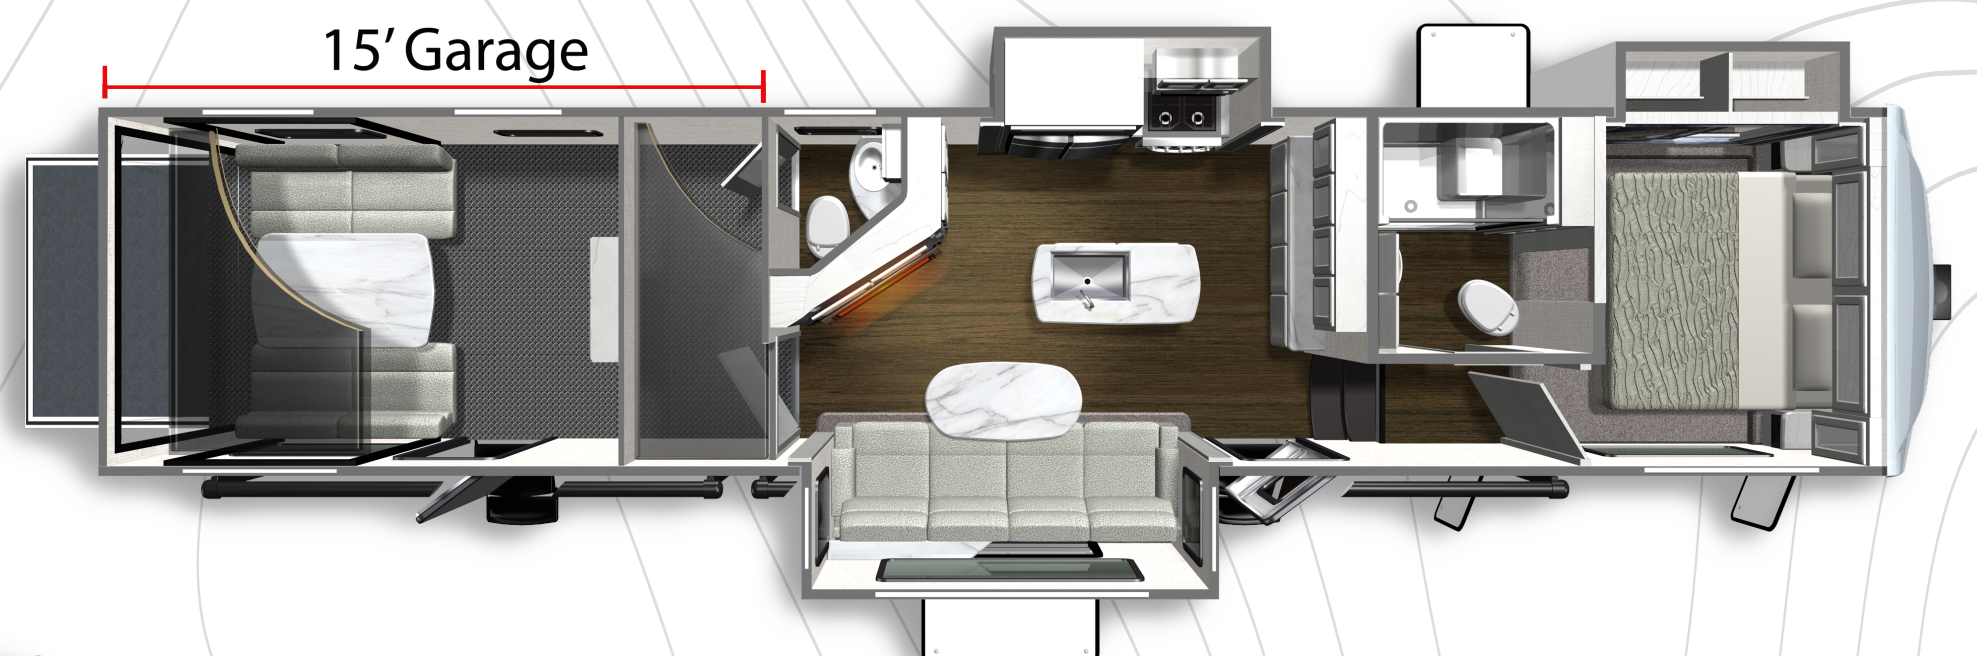

VOLTAGE

FLOORPLANS

VOLTAGE TRITON 3351

Length: 36' 6" Weight: 11,466 lbs Sleeps: 4-6

VOLTAGE TRITON 3511

Length: 39' 0" Weight: 13,229 lbs Sleeps: 6-8

VOLTAGE TRITON 3571

Length: 39' 6" Weight: 13,104 lbs Sleeps: 4-6

VOLTAGE TRITON 3911

Length: 43' 0" Weight: 14,050 lbs Sleeps: 4-6

VOLTAGE TRITON 4191

Length: 45' 1" Weight: 14,667 lbs Sleeps: 6-8

VOLTAGE TRITON 4271

Length: 46' 4" Weight: 15,103 lbs Sleeps: 6-8

MORE STANDARD FEATURES. MORE VALUE.