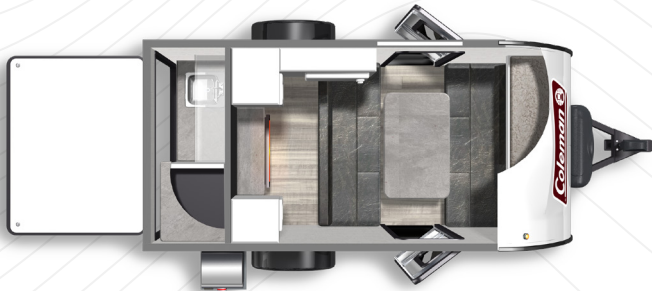

FEATURES:

- High Rise Kitchen Faucet
- Pop Up Outlet and USB
- Smoke Alarm
- Fire Extinguisher
- Solar Prep/Inverter Prep
- Upgraded Tires w/Alum Rims
- Skylight
- Single Sink
- Pleated Shade
- Dexter Axle
- 3.3 cu. ft. Refrigerator
- 5,000 BTU A/C
- 5,000 BTU Fireplace w/Heater
- 1-20lb. LP Bottle
- HyperDeck Flooring
- Exterior Griddle
- Friction Hinge Entry Door
- Fresh Water Capacity: 20 Gallons
- Gray : 34 Gallons
- Waste: 0

COLEMAN RUBICON 1400BH
 Length: 15' 11" Weight: 1,908 lbs.
 Sleeps: 2 Hitch: 274 lbs. Height: 7' 0"

COLEMAN RUBICON 1200RK
 Length: 13' 5" Weight: 1,636 lbs.
 Sleeps: 2 Hitch: 186 lbs. Height: 6' 11.5"