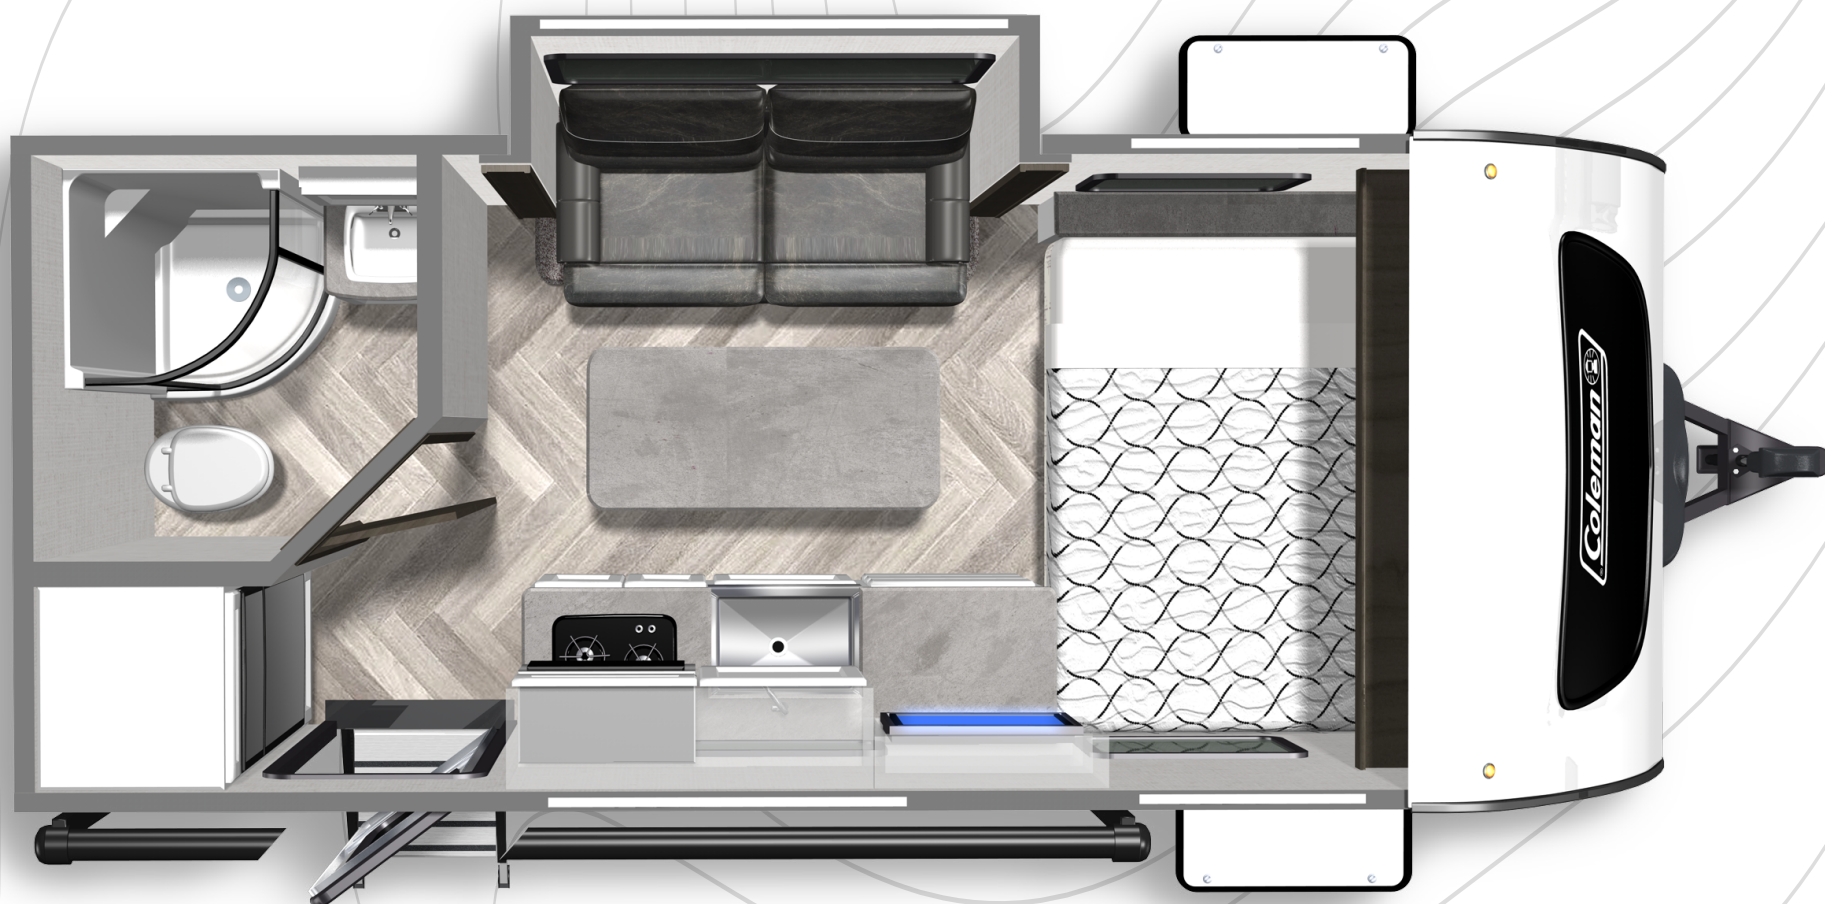

**RUBICON EDITION**

# FLOORPLANS

**COLEMAN RUBICON 1200RK\***  
 Length: 13' 5" Weight: 1,940 lbs Sleeps: 1

**COLEMAN RUBICON 1608RB**  
 Length: 20' 7" Weight: 3,717 lbs Sleeps: 2-3

**COLEMAN RUBICON 1628BH**  
 Length: 20' 11" Weight: 3,593 lbs Sleeps: 3-4

**COLEMAN RUBICON 1708BH**  
 Length: 21' 5" Weight: 3,855 lbs. Sleeps: 2

**COLEMAN RUBICON 1748RB**  
 Length: 21' 5" Weight: TBD Sleeps: 3-4

\*Special Build

**MORE STANDARD FEATURES. MORE VALUE.**

We've built a reputation for bringing RV owners more standard features for less money for more than 35 years... and it's a reputation we plan to keep.