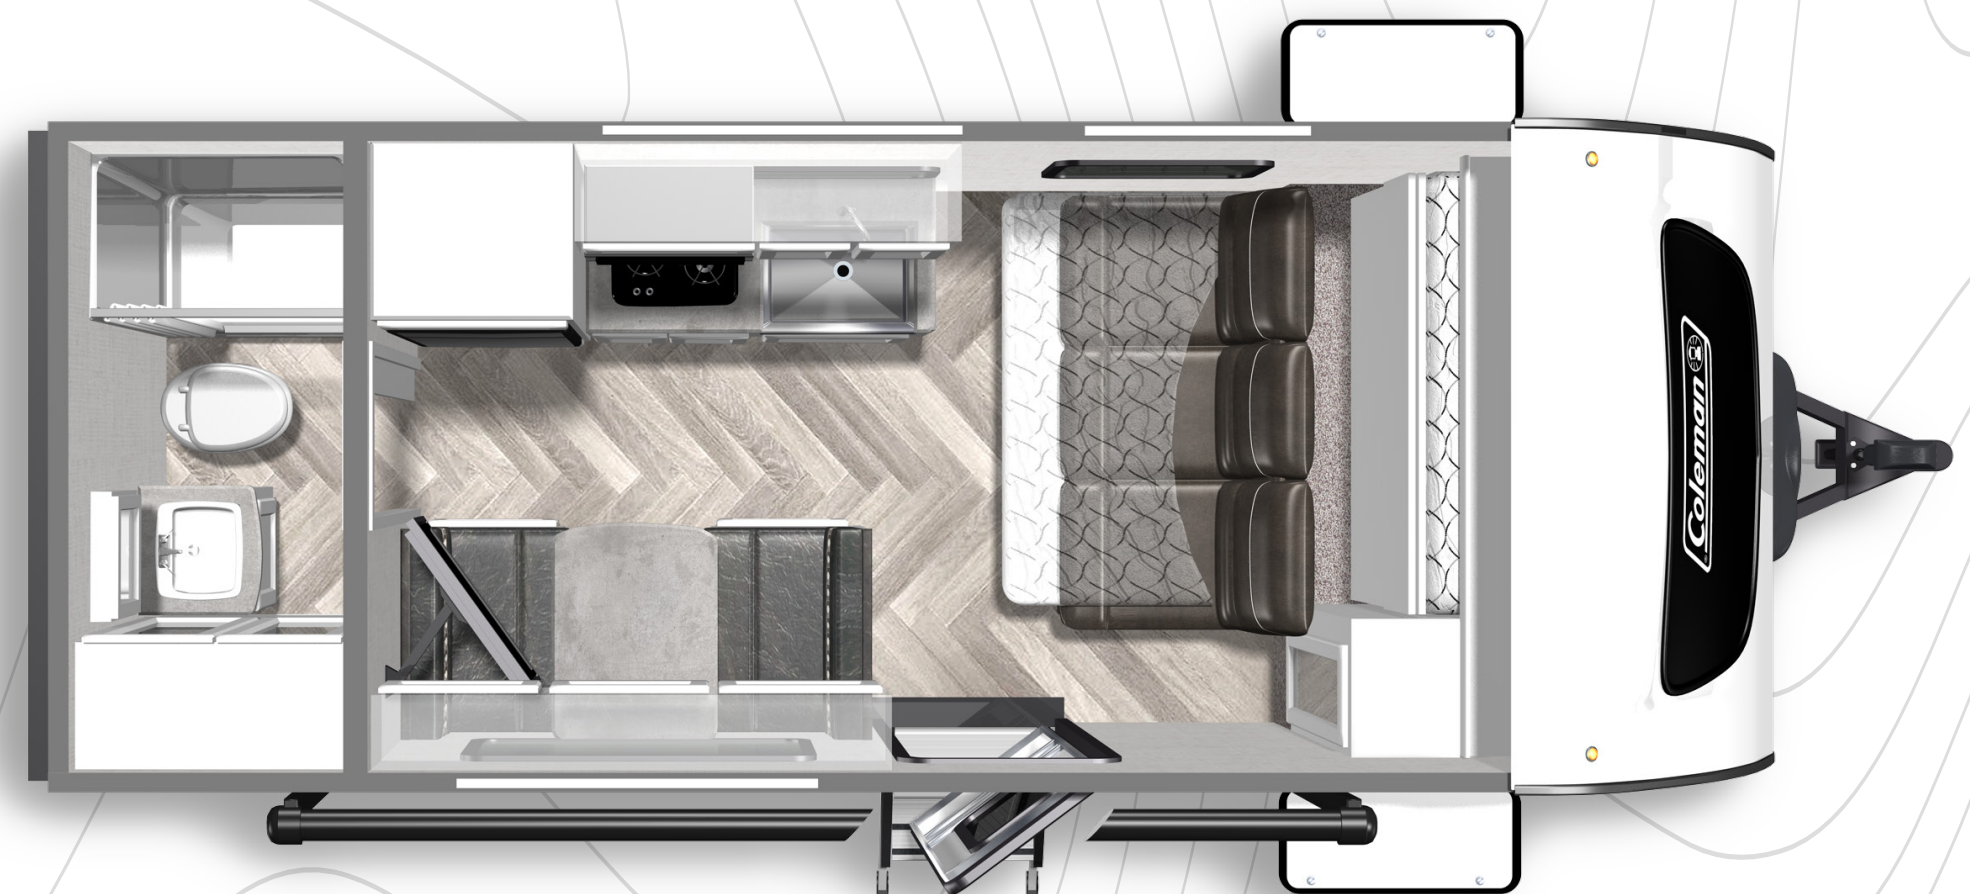

# FLOORPLANS

**COLEMAN RUBICON 1200RK\***  
 Length: 13' 5" Weight: 1,940 lbs Sleeps: 1

**COLEMAN RUBICON 1608RB**  
 Length: 20' 7" Weight: 3,717 lbs Sleeps: 2-3

**COLEMAN RUBICON 1628BH**  
 Length: 20' 11" Weight: 3,593 lbs Sleeps: 3-4

**COLEMAN RUBICON 1708BH**  
 Length: 21' 5" Weight: 3,855 lbs. Sleeps: 2

**COLEMAN RUBICON 1748RB**  
 Length: 21' 5" Weight: TBD Sleeps: 3-4

\*Special Build

**MORE STANDARD FEATURES. MORE VALUE.**

We've built a reputation for bringing RV owners more standard features for less money for more than 35 years... and it's a reputation we plan to keep.