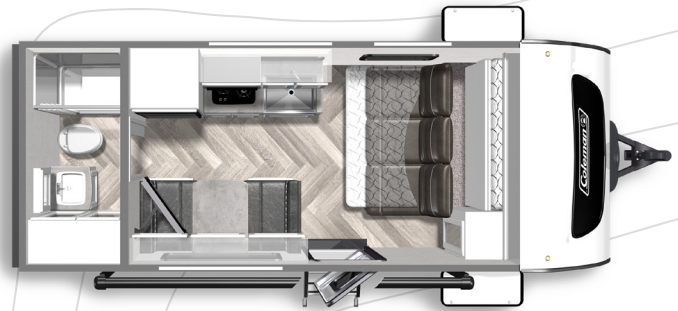

### RUBICON EDITION

**COLEMAN RUBICON 1200RK\***  
 Length: 13' 5" Weight: 1,636 lbs Sleeps: 1-2

**COLEMAN RUBICON 1608RB**  
 Length: 20' 7" Weight: 3,717 lbs Sleeps: 2-3

**COLEMAN RUBICON 1628BH**  
 Length: 20' 11" Weight: 3,593 lbs Sleeps: 3-4

**COLEMAN RUBICON 1708BH**  
 Length: 21' 5" Weight: 3,910 lbs. Sleeps: 3-4

**COLEMAN RUBICON 1748RB**  
 Length: 21' 5" Weight: TBD Sleeps: 3-4

\*Special Build

**MORE STANDARD FEATURES. MORE VALUE.**  
 We've built a reputation for bringing RV owners more standard features for less money for more than 35 years... and it's a reputation we plan to keep.