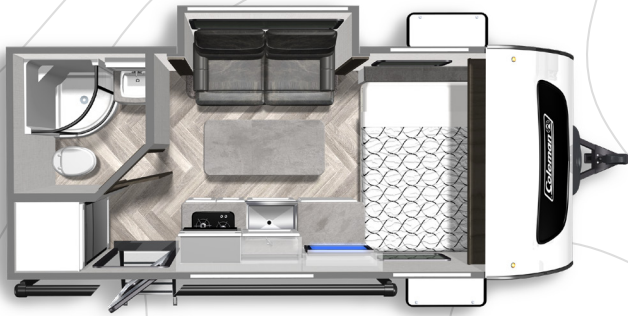

### RUBICON EDITION

**COLEMAN RUBICON 1200RK\***  
 Length: 13' 5" Weight: 1,636 lbs Sleeps: 1-2

**COLEMAN RUBICON 1608RB**  
 Length: 20' 7" Weight: 3,717 lbs Sleeps: 2-3

**COLEMAN RUBICON 1628BH**  
 Length: 20' 11" Weight: 3,593 lbs Sleeps: 3-4

**COLEMAN RUBICON 1708BH**  
 Length: 21' 5" Weight: 3,910 lbs. Sleeps: 3-4

**COLEMAN RUBICON 1748RB**  
 Length: 21' 5" Weight: TBD Sleeps: 3-4

\*Special Build

**MORE STANDARD FEATURES. MORE VALUE.**  
 We've built a reputation for bringing RV owners more standard features for less money for more than 35 years... and it's a reputation we plan to keep.