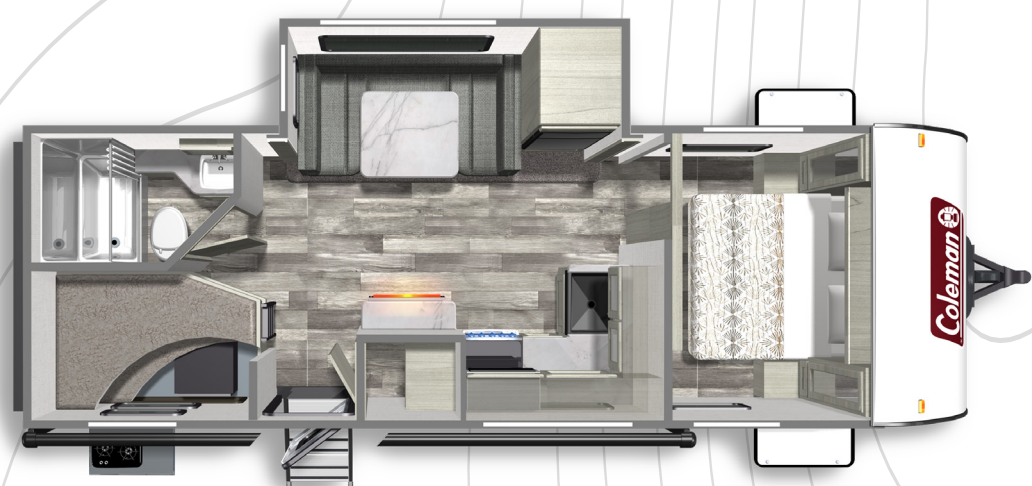

FLOORPLANS

LIGHT SERIES

COLEMAN LIGHT 1805RB

Length: 22' 9" Weight: 4,431 lbs Sleeps: 2-4

COLEMAN LIGHT 1855RB

Length: 22' 11" Weight: 4,268 lbs Sleeps: 2-3

COLEMAN LIGHT 1905BH

Length: 23' 11" Weight: 4,486 lbs Sleeps: 2-3

COLEMAN LIGHT 2455BH

Length: 28' 11" Weight: 5,544 lbs Sleeps: 6-8

COLEMAN LIGHT 2515RL

Length: 29' 5" Weight: 5,608 lbs Sleeps: 2-4

COLEMAN LIGHT 2625RB

Length: 30' 11" Weight: 6,341 lbs Sleeps: 4-6

COLEMAN LIGHT 2715RL

Length: 31' 11" Weight: 6,318 lbs Sleeps: 4-6

COLEMAN LIGHT 2755BH

Length: 31' 11" Weight: 6,279 lbs Sleeps: 6-8

COLEMAN LIGHT 2835BH

Length: 32' 11" Weight: 6,431 lbs Sleeps: 6-8

COLEMAN LIGHT 2955RL

Length: 33' 11" Weight: 7,132 lbs Sleeps: 4-6

COLEMAN LIGHT 3055BS

Length: 34' 11" Weight: 7,192 lbs Sleeps: 2-4

COLEMAN LIGHT 3215BH

Length: 36' 11" Weight: 7,481 lbs Sleeps: 6-8

MORE STANDARD FEATURES. MORE VALUE.

We've built a reputation for bringing RV owners more standard features for less money for more than 35 years... and it's a reputation we plan to keep.