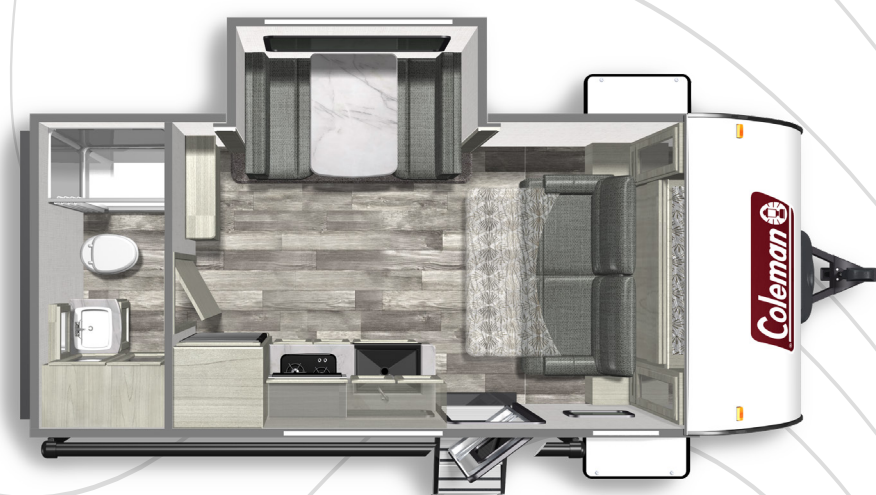

FLOORPLANS

LIGHT SERIES

COLEMAN LIGHT 1805RB

Length: 22' 9" Weight: 4,431 lbs Sleeps: 2-4

COLEMAN LIGHT 1855RB

Length: 22' 11" Weight: 4,268 lbs Sleeps: 2-3

COLEMAN LIGHT 1905BH

Length: 23' 11" Weight: 4,486 lbs Sleeps: 2-3

COLEMAN LIGHT 2455BH

Length: 28' 11" Weight: 5,544 lbs Sleeps: 6-8

COLEMAN LIGHT 2515RL

Length: 29' 5" Weight: 5,608 lbs Sleeps: 2-4

COLEMAN LIGHT 2625RB

Length: 30' 11" Weight: 6,341 lbs Sleeps: 4-6

COLEMAN LIGHT 2715RL

Length: 31' 11" Weight: 6,318 lbs Sleeps: 4-6

COLEMAN LIGHT 2755BH

Length: 31' 11" Weight: 6,279 lbs Sleeps: 6-8

COLEMAN LIGHT 2835BH

Length: 32' 11" Weight: 6,431 lbs Sleeps: 6-8

COLEMAN LIGHT 2955RL

Length: 33' 11" Weight: 7,132 lbs Sleeps: 4-6

COLEMAN LIGHT 3055BS

Length: 34' 11" Weight: 7,192 lbs Sleeps: 2-4

COLEMAN LIGHT 3215BH

Length: 36' 11" Weight: 7,481 lbs Sleeps: 6-8

MORE STANDARD FEATURES. MORE VALUE.

We've built a reputation for bringing RV owners more standard features for less money for more than 35 years... and it's a reputation we plan to keep.