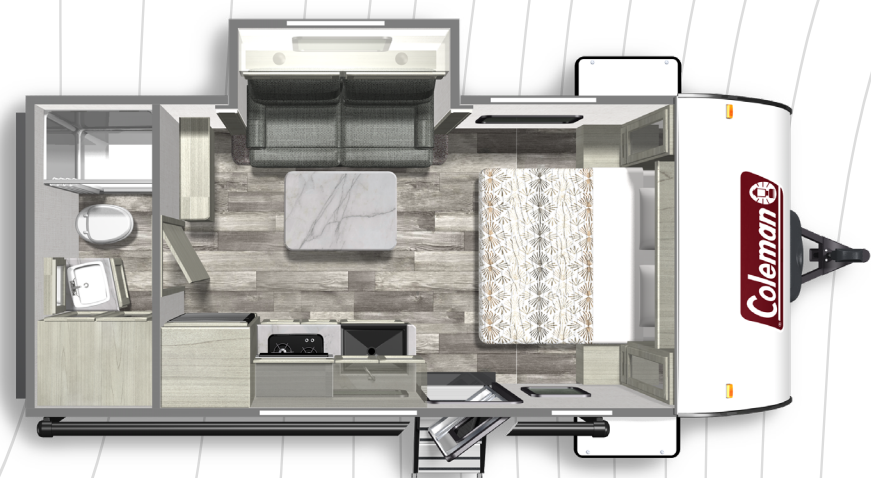

FLOORPLANS

LIGHT SERIES

COLEMAN LIGHT 1805RB

Length: 22' 9" Weight: 4,431 lbs Sleeps: 2-4

COLEMAN LIGHT 1855RB

Length: 22' 11" Weight: 4,268 lbs Sleeps: 2-3

COLEMAN LIGHT 1905BH

Length: 23' 11" Weight: 4,486 lbs Sleeps: 2-3

COLEMAN LIGHT 2455BH

Length: 28' 11" Weight: 5,544 lbs Sleeps: 6-8

COLEMAN LIGHT 2515RL

Length: 29' 5" Weight: 5,608 lbs Sleeps: 2-4

COLEMAN LIGHT 2625RB

Length: 30' 11" Weight: 6,341 lbs Sleeps: 4-6

COLEMAN LIGHT 2715RL

Length: 31' 11" Weight: 6,318 lbs Sleeps: 4-6

COLEMAN LIGHT 2755BH

Length: 31' 11" Weight: 6,279 lbs Sleeps: 6-8

COLEMAN LIGHT 2835BH

Length: 32' 11" Weight: 6,431 lbs Sleeps: 6-8

COLEMAN LIGHT 2955RL

Length: 33' 11" Weight: 7,132 lbs Sleeps: 4-6

COLEMAN LIGHT 3055BS

Length: 34' 11" Weight: 7,192 lbs Sleeps: 2-4

COLEMAN LIGHT 3215BH

Length: 36' 11" Weight: 7,481 lbs Sleeps: 6-8

MORE STANDARD FEATURES. MORE VALUE.

We've built a reputation for bringing RV owners more standard features for less money for more than 35 years... and it's a reputation we plan to keep.