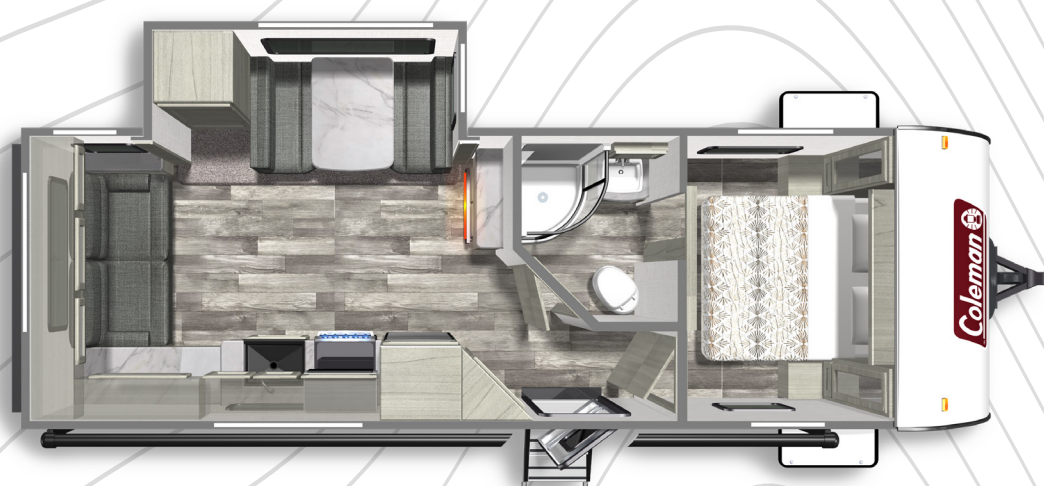

FLOORPLANS

LIGHT SERIES

COLEMAN LIGHT 1805RB

Length: 22' 9" Weight: 4,431 lbs Sleeps: 2-4

COLEMAN LIGHT 1855RB

Length: 22' 11" Weight: 4,268 lbs Sleeps: 2-3

COLEMAN LIGHT 1905BH

Length: 23' 11" Weight: 4,486 lbs Sleeps: 2-3

COLEMAN LIGHT 2455BH

Length: 28' 11" Weight: 5,544 lbs Sleeps: 6-8

COLEMAN LIGHT 2515RL

Length: 29' 5" Weight: 5,608 lbs Sleeps: 2-4

COLEMAN LIGHT 2625RB

Length: 30' 11" Weight: 6,341 lbs Sleeps: 4-6

COLEMAN LIGHT 2715RL

Length: 31' 11" Weight: 6,318 lbs Sleeps: 4-6

COLEMAN LIGHT 2755BH

Length: 31' 11" Weight: 6,279 lbs Sleeps: 6-8

COLEMAN LIGHT 2835BH

Length: 32' 11" Weight: 6,431 lbs Sleeps: 6-8

COLEMAN LIGHT 2955RL

Length: 33' 11" Weight: 7,132 lbs Sleeps: 4-6

COLEMAN LIGHT 3055BS

Length: 34' 11" Weight: 7,192 lbs Sleeps: 2-4

COLEMAN LIGHT 3215BH

Length: 36' 11" Weight: 7,481 lbs Sleeps: 6-8

MORE STANDARD FEATURES. MORE VALUE.

We've built a reputation for bringing RV owners more standard features for less money for more than 35 years... and it's a reputation we plan to keep.