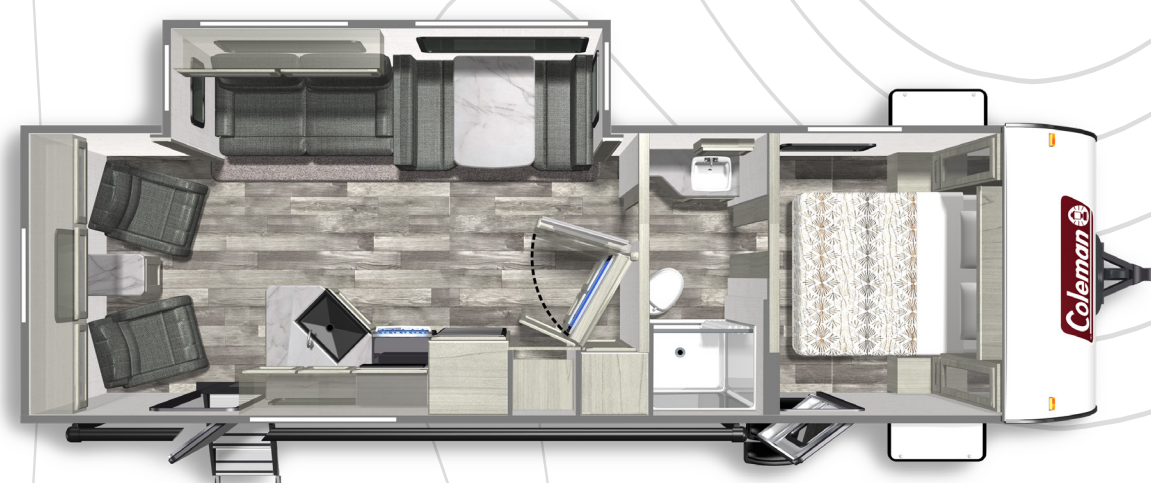

FLOORPLANS

LIGHT SERIES

COLEMAN LIGHT 1805RB

Length: 22' 9" Weight: 4,431 lbs Sleeps: 2-4

COLEMAN LIGHT 1855RB

Length: 22' 11" Weight: 4,268 lbs Sleeps: 2-3

COLEMAN LIGHT 1905BH

Length: 23' 11" Weight: 4,486 lbs Sleeps: 2-3

COLEMAN LIGHT 2455BH

Length: 28' 11" Weight: 5,544 lbs Sleeps: 6-8

COLEMAN LIGHT 2515RL

Length: 29' 5" Weight: 5,608 lbs Sleeps: 2-4

COLEMAN LIGHT 2625RB

Length: 30' 11" Weight: 6,341 lbs Sleeps: 4-6

COLEMAN LIGHT 2715RL

Length: 31' 11" Weight: 6,318 lbs Sleeps: 4-6

COLEMAN LIGHT 2755BH

Length: 31' 11" Weight: 6,279 lbs Sleeps: 6-8

COLEMAN LIGHT 2835BH

Length: 32' 11" Weight: 6,431 lbs Sleeps: 6-8

COLEMAN LIGHT 2955RL

Length: 33' 11" Weight: 7,132 lbs Sleeps: 4-6

COLEMAN LIGHT 3055BS

Length: 34' 11" Weight: 7,192 lbs Sleeps: 2-4

COLEMAN LIGHT 3215BH

Length: 36' 11" Weight: 7,481 lbs Sleeps: 6-8

MORE STANDARD FEATURES. MORE VALUE.

We've built a reputation for bringing RV owners more standard features for less money for more than 35 years... and it's a reputation we plan to keep.