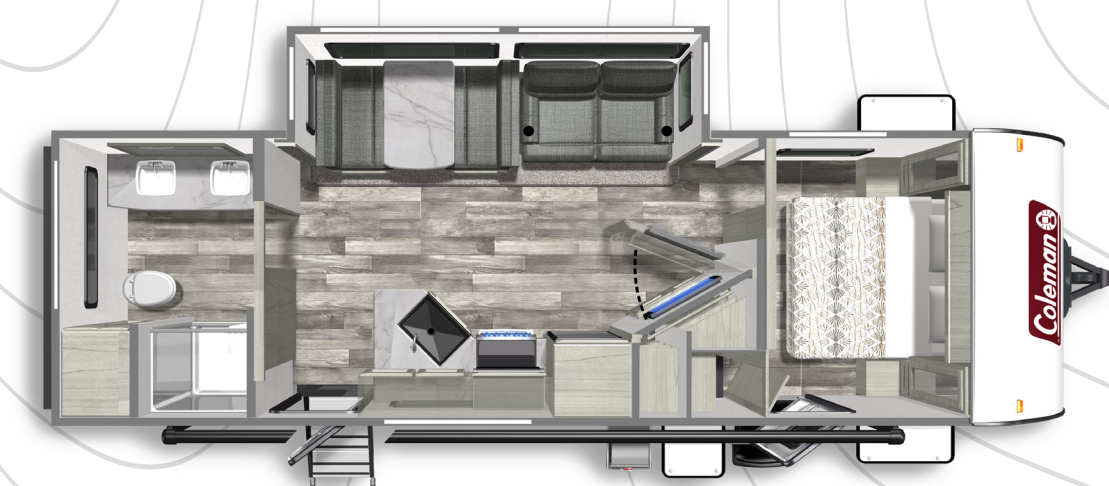

FLOORPLANS

LIGHT SERIES

COLEMAN LIGHT 1805RB

Length: 22' 9" Weight: 4,431 lbs Sleeps: 2-4

COLEMAN LIGHT 1855RB

Length: 22' 11" Weight: 4,268 lbs Sleeps: 2-3

COLEMAN LIGHT 1905BH

Length: 23' 11" Weight: 4,486 lbs Sleeps: 2-3

COLEMAN LIGHT 2455BH

Length: 28' 11" Weight: 5,544 lbs Sleeps: 6-8

COLEMAN LIGHT 2515RL

Length: 29' 5" Weight: 5,608 lbs Sleeps: 2-4

COLEMAN LIGHT 2625RB

Length: 30' 11" Weight: 6,341 lbs Sleeps: 4-6

COLEMAN LIGHT 2715RL

Length: 31' 11" Weight: 6,318 lbs Sleeps: 4-6

COLEMAN LIGHT 2755BH

Length: 31' 11" Weight: 6,279 lbs Sleeps: 6-8

COLEMAN LIGHT 2835BH

Length: 32' 11" Weight: 6,431 lbs Sleeps: 6-8

COLEMAN LIGHT 2955RL

Length: 33' 11" Weight: 7,132 lbs Sleeps: 4-6

COLEMAN LIGHT 3055BS

Length: 34' 11" Weight: 7,192 lbs Sleeps: 2-4

COLEMAN LIGHT 3215BH

Length: 36' 11" Weight: 7,481 lbs Sleeps: 6-8

MORE STANDARD FEATURES. MORE VALUE.

We've built a reputation for bringing RV owners more standard features for less money for more than 35 years... and it's a reputation we plan to keep.