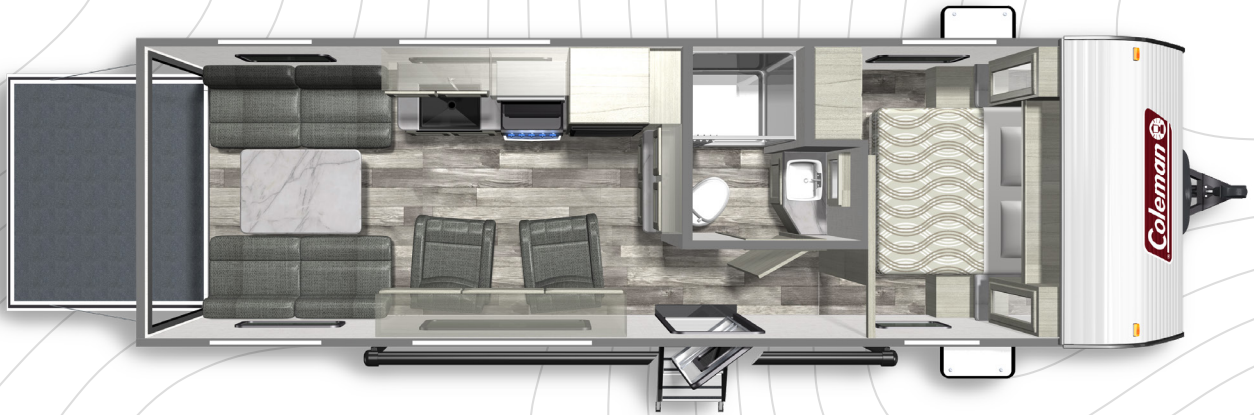

## FLOORPLANS

### LANTERN TOY HAULERS

**LANTERN TOY HAULER 251TQ**  
Length: 29' 11" Weight: 5,677 lbs Sleeps: 4-8

**LANTERN TOY HAULER 300TQ**  
Length: 34' 11" Weight: 6,811 lbs Sleeps: 4-8

**MORE STANDARD FEATURES. MORE VALUE.**  
We've built a reputation for bringing RV owners more standard features for less money for more than 35 years... and it's a reputation we plan to keep.