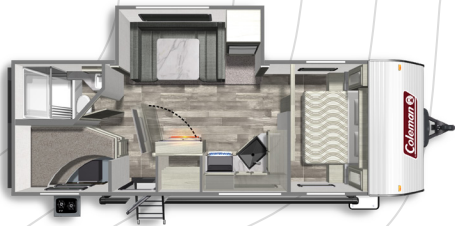

FLOORPLANS

LANTERN SERIES

COLEMAN LANTERN 242BH
Length: 28' 11" Weight: 5,865 lbs Sleeps: 4-6

COLEMAN LANTERN 263BH
Length: 30' 7" Weight: 6,090 lbs Sleeps: 4-6

COLEMAN LANTERN 264RL
Length: 30' 11" Weight: 6,217 lbs Sleeps: 2-4

COLEMAN LANTERN 285BH
Length: 32' 9" Weight: 6,611 lbs Sleeps: 4-8

COLEMAN LANTERN 286RK
Length: 32' 11" Weight: 6,615 lbs Sleeps: 2-4

COLEMAN LANTERN 295QB
Length: 32' 8" Weight: 6,467 lbs Sleeps: 4-8

COLEMAN LANTERN 334BH
Length: 37' 10" Weight: 7,938 lbs Sleeps: 6-8

COLEMAN LANTERN 337BH
Length: 37' 11" Weight: 8,548 lbs Sleeps: 6-8

MORE STANDARD FEATURES. MORE VALUE.
We've built a reputation for bringing RV owners more standard features for less money for more than 35 years... and it's a reputation we plan to keep.