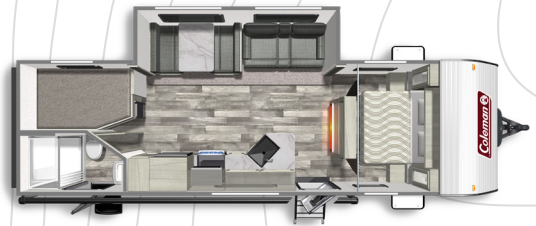

FLOORPLANS

LANTERN SERIES

COLEMAN LANTERN 242BH
Length: 28' 11" Weight: 5,865 lbs Sleeps: 4-6

COLEMAN LANTERN 263BH
Length: 30' 7" Weight: 6,090 lbs Sleeps: 4-6

COLEMAN LANTERN 264RL
Length: 30' 11" Weight: 6,217 lbs Sleeps: 2-4

COLEMAN LANTERN 285BH
Length: 32' 9" Weight: 6,611 lbs Sleeps: 4-8

COLEMAN LANTERN 286RK
Length: 32' 11" Weight: 6,615 lbs Sleeps: 2-4

COLEMAN LANTERN 295QB
Length: 32' 8" Weight: 6,467 lbs Sleeps: 4-8

COLEMAN LANTERN 334BH
Length: 37' 10" Weight: 7,938 lbs Sleeps: 6-8

COLEMAN LANTERN 337BH
Length: 37' 11" Weight: 8,548 lbs Sleeps: 6-8

MORE STANDARD FEATURES. MORE VALUE.
We've built a reputation for bringing RV owners more standard features for less money for more than 35 years... and it's a reputation we plan to keep.