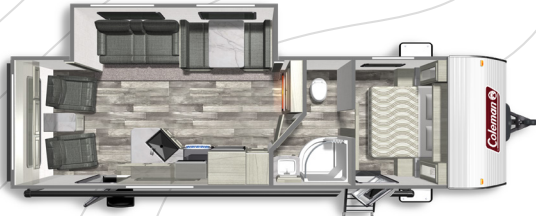

FLOORPLANS

LANTERN SERIES

COLEMAN LANTERN 242BH
Length: 28' 11" Weight: 5,865 lbs Sleeps: 4-6

COLEMAN LANTERN 263BH
Length: 30' 7" Weight: 6,090 lbs Sleeps: 4-6

COLEMAN LANTERN 264RL
Length: 30' 11" Weight: 6,217 lbs Sleeps: 2-4

COLEMAN LANTERN 285BH
Length: 32' 9" Weight: 6,611 lbs Sleeps: 4-8

COLEMAN LANTERN 286RK
Length: 32' 11" Weight: 6,615 lbs Sleeps: 2-4

COLEMAN LANTERN 295QB
Length: 32' 8" Weight: 6,467 lbs Sleeps: 4-8

COLEMAN LANTERN 334BH
Length: 37' 10" Weight: 7,938 lbs Sleeps: 6-8

COLEMAN LANTERN 337BH
Length: 37' 11" Weight: 8,548 lbs Sleeps: 6-8

MORE STANDARD FEATURES. MORE VALUE.
We've built a reputation for bringing RV owners more standard features for less money for more than 35 years... and it's a reputation we plan to keep.