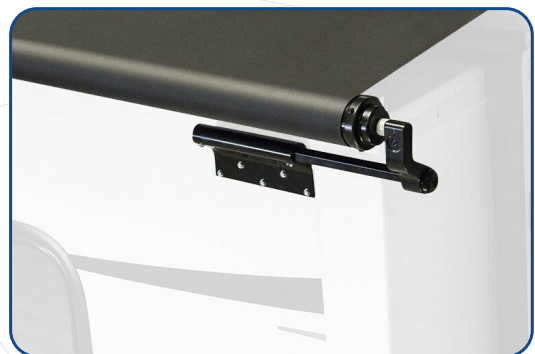

SLIDE-OUT TOPPERS

Dutchmen®

dutchmen.com