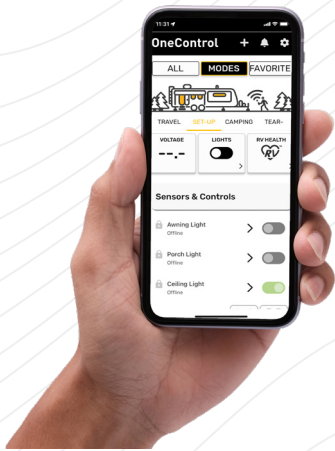

ASPEN TRAIL

35 YEARS ANNIVERSARY PACKAGE

SOLO

 **Dutchmen**

The SOLO ONE Control allows complete control over many of your RV's most important functions through a mobile app. From awnings and lighting to water tanks, and more with just a touch of a button.

SAFETY

Receive custom notifications regarding your RV maintenance reminders and system status.

CONTROL

Conveniently control your lighting, slide-outs, and awnings from the palm of your hand.

ALERTS

Receive system status, low battery voltage, and tank levels.