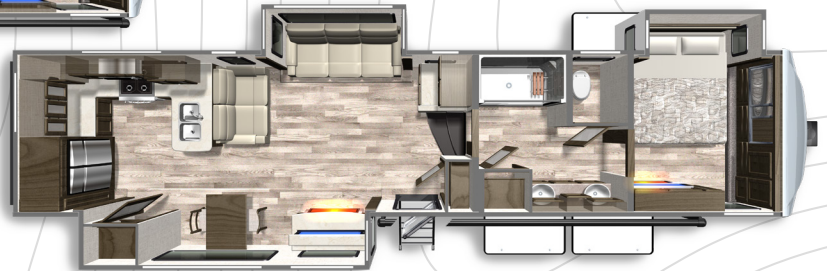

YUKON

FLOORPLANS

YUKON 320RL

Length: 36' 6" Weight: 12,360 lbs Sleeps: 3-4

YUKON 399ML

Length: 42' 5" Weight: 13,869 lbs Sleeps: 3-4

YUKON 400RL

Length: 42' 5" Weight: 13,900 lbs Sleeps: 3-4

YUKON 410RD

Length: 42' 5" Weight: 14,223 lbs Sleeps: 3-4

YUKON 421FL

Length: 45' 8" Weight: 15,328 lbs Sleeps: 3-4

MORE STANDARD FEATURES. MORE VALUE.

We've built a reputation for bringing RV owners more standard features for less money for more than 25 years... and it's a reputation we plan to keep.