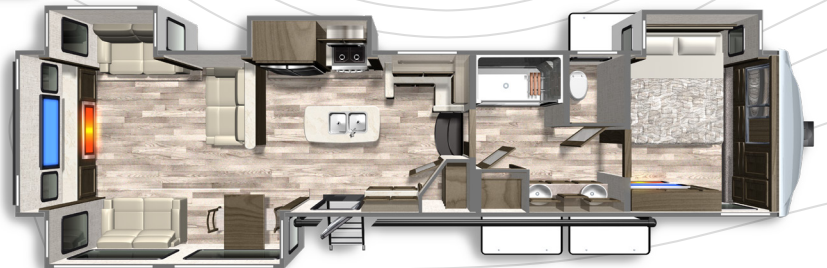

YUKON

FLOORPLANS

YUKON 320RL

Length: 36' 6" Weight: 12,360 lbs Sleeps: 3-4

YUKON 399ML

Length: 42' 5" Weight: 13,869 lbs Sleeps: 3-4

YUKON 400RL

Length: 42' 5" Weight: 13,900 lbs Sleeps: 3-4

YUKON 410RD

Length: 42' 5" Weight: 14,223 lbs Sleeps: 3-4

YUKON 421FL

Length: 45' 8" Weight: 15,328 lbs Sleeps: 3-4

MORE STANDARD FEATURES. MORE VALUE.

We've built a reputation for bringing RV owners more standard features for less money for more than 25 years... and it's a reputation we plan to keep.