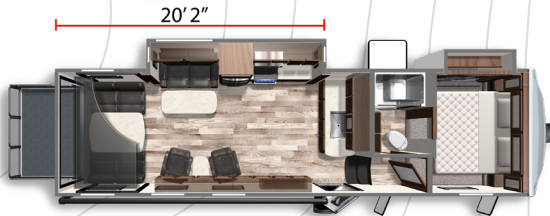

VOLTAGE

FLOORPLANS

VOLTAGE TRITON 3351

Length: 36' 6" Weight: 11,466 lbs Sleeps: 4-6

VOLTAGE TRITON 3521

Length: 39' 6" Weight: 12,760 lbs Sleeps: 6-8

VOLTAGE TRITON 3551

Length: 39' 0" Weight: 12,832 lbs Sleeps: 6-8

VOLTAGE TRITON 3571

Length: 39' 6" Weight: 13,157 lbs Sleeps: 4-6

VOLTAGE TRITON 3911

Length: TBA Weight: TBA Sleeps: TBA

VOLTAGE TRITON 4191

Length: 45' 1" Weight: 14,667 lbs Sleeps: 6-8

VOLTAGE TRITON 4271

Length: 46' 4" Weight: 15,103 lbs Sleeps: 6-8

MORE STANDARD FEATURES. MORE VALUE.
 We've built a reputation for bringing RV owners more standard features for less money for more than 25 years... and it's a reputation we plan to keep.