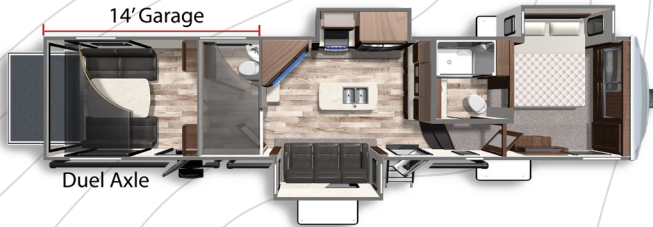

## FLOORPLANS

**VOLTAGE 3615**

Length: 39' 0" Weight: 14,020 lbs Sleeps: 6-8

**VOLTAGE 3635**

Length: 39' 4" Weight: 13,629 lbs Sleeps: 6-8

**VOLTAGE 3845**

Length: 42' 0" Weight: 14,905 lbs Sleeps: 6-8

**VOLTAGE 4015**

Length: 44' 8" Weight: 15,469 lbs Sleeps: 6-8

**VOLTAGE 4135**

Length: 44' 4" Weight: 15,269 lbs Sleeps: 6-8

**VOLTAGE 4145**

Length: 44' 2" Weight: 15,609 lbs Sleeps: 6-8

**VOLTAGE 4225**

Length: 46' 8" Weight: 16,106 lbs Sleeps: 8-10

**VOLTAGE 4245**

Length: 46' 7" Weight: 15,727 lbs Sleeps: 6-8

**MORE STANDARD FEATURES. MORE VALUE.**

We've built a reputation for bringing RV owners more standard features for less money for more than 25 years... and it's a reputation we plan to keep.