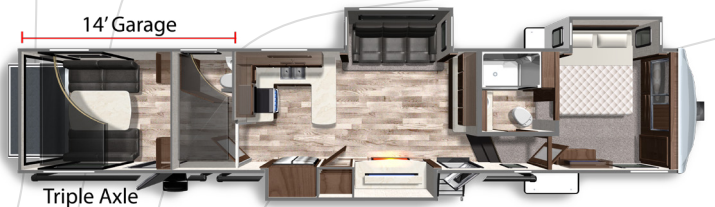

## FLOORPLANS

**VOLTAGE 3615**

Length: 39' 0" Weight: 14,020 lbs Sleeps: 6-8

**VOLTAGE 3635**

Length: 39' 4" Weight: 13,629 lbs Sleeps: 6-8

**VOLTAGE 3845**

Length: 42' 0" Weight: 14,905 lbs Sleeps: 6-8

**VOLTAGE 4015**

Length: 44' 8" Weight: 15,469 lbs Sleeps: 6-8

**VOLTAGE 4135**

Length: 44' 4" Weight: 15,269 lbs Sleeps: 6-8

**VOLTAGE 4145**

Length: 44' 2" Weight: 15,609 lbs Sleeps: 6-8

**VOLTAGE 4225**

Length: 46' 8" Weight: 16,106 lbs Sleeps: 8-10

**VOLTAGE 4245**

Length: 46' 7" Weight: 15,727 lbs Sleeps: 6-8

**MORE STANDARD FEATURES. MORE VALUE.**

We've built a reputation for bringing RV owners more standard features for less money for more than 25 years... and it's a reputation we plan to keep.