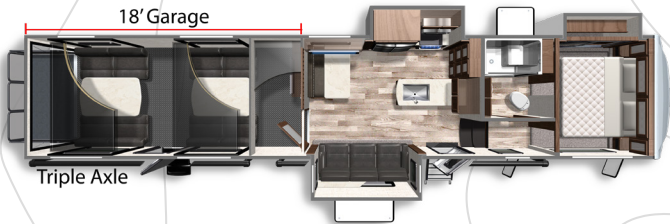

## FLOORPLANS

**VOLTAGE 3615**

Length: 39' 0" Weight: 14,020 lbs Sleeps: 6-8

**VOLTAGE 3635**

Length: 39' 4" Weight: 13,629 lbs Sleeps: 6-8

**VOLTAGE 3845**

Length: 42' 0" Weight: 14,905 lbs Sleeps: 6-8

**VOLTAGE 4015**

Length: 44' 8" Weight: 15,469 lbs Sleeps: 6-8

**VOLTAGE 4135**

Length: 44' 4" Weight: 15,269 lbs Sleeps: 6-8

**VOLTAGE 4145**

Length: 44' 2" Weight: 15,609 lbs Sleeps: 6-8

**VOLTAGE 4225**

Length: 46' 8" Weight: 16,106 lbs Sleeps: 8-10

**VOLTAGE 4245**

Length: 46' 7" Weight: 15,727 lbs Sleeps: 6-8

**MORE STANDARD FEATURES. MORE VALUE.**

We've built a reputation for bringing RV owners more standard features for less money for more than 25 years... and it's a reputation we plan to keep.