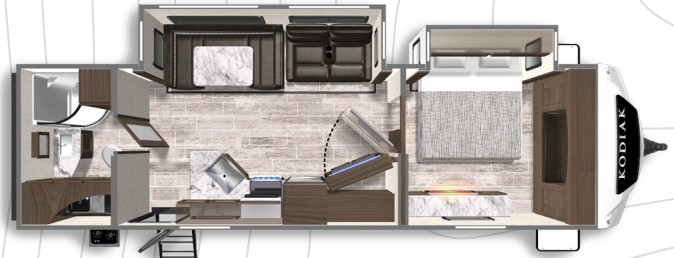

KODIAK

ULTIMATE

FLOORPLANS

KODIAK ULTIMATE 2921FKDS
 Length: 33' 8" Weight: 6,502 lbs Sleeps: 3-4

KODIAK ULTIMATE 3021RBDS
 Length: 34' 6" Weight: 6,644 lbs Sleeps: 2-4

KODIAK ULTIMATE 3221RLSL
 Length: 36' 11" Weight: 7,496 lbs Sleeps: 4-6

KODIAK ULTIMATE 3301BHSL
 Length: TBD Weight: 7,167 lbs Sleeps: TBD

KODIAK ULTIMATE 3321BHSL
 Length: 37' 3" Weight: 7,368 lbs Sleeps: 8-10

KODIAK ULTIMATE 3371FLSL
 Length: 37' 3" Weight: 7,533 lbs Sleeps: 3-4