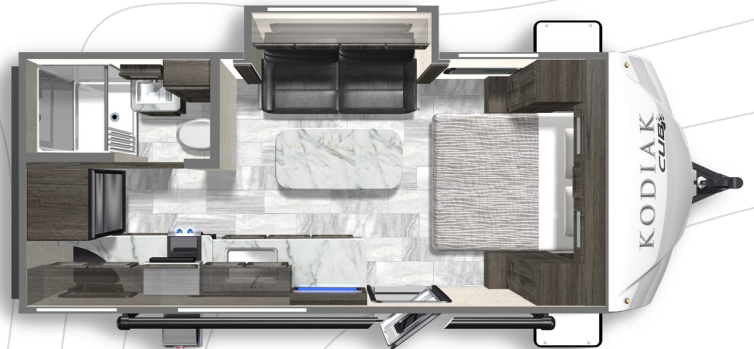

KODIAK

CLUB

FLOORPLANS

KODIAK CUB 175BH
 Length: 21' 5" Weight: 3,532 lbs Sleeps: 6-7

KODIAK CUB 177RB
 Length: 21' 5" Weight: 3,481 lbs Sleeps: 3-4

KODIAK CUB 196BH
 Length: 23' 8" Weight: 4,228 lbs Sleeps: 4-6

KODIAK CUB 199RK
 Length: 23' 11" Weight: 4,190 lbs Sleeps: 2

MORE STANDARD FEATURES. MORE VALUE.
 We've built a reputation for bringing RV owners more standard features for less money for more than 25 years... and it's a reputation we plan to keep.