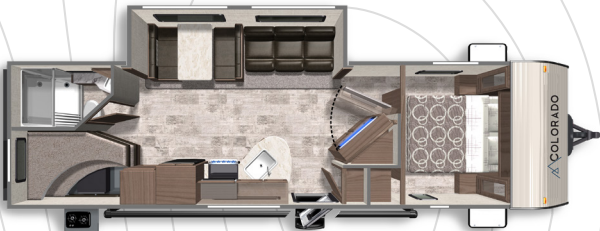

COLORADO

FLOORPLANS

COLORADO 19BHC
Length: 23' 5" Weight: 3,885 lbs

COLORADO 21RDC
Length: 25' 5" Weight: 4,495 lbs

COLORADO 24BHC
Length: 28' 8" Weight: 4,739 lbs

COLORADO 26BHC
Length: 30' 10" Weight: 5,957 lbs

COLORADO 29BHC
Length: 33' 3" Weight: 6,481 lbs

COLORADO 29DBC
Length: 33' 5" Weight: 6,480 lbs

COLORADO 30BHSC
Length: 34' 6" Weight: 7,048 lbs

MORE STANDARD FEATURES. MORE VALUE.
We've built a reputation for bringing RV owners more standard features for less money for more than 25 years... and it's a reputation we plan to keep.