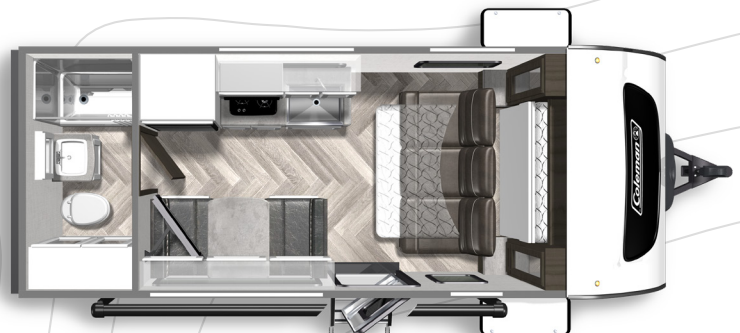

### RUBICON EDITION

**COLEMAN RUBICON 1608RB**  
 Length: 20' 7" Weight: 3,772 lbs Sleeps: 2-3

**COLEMAN RUBICON 1628BH**  
 Length: 20' 11" Weight: 3,650 lbs Sleeps: 3-4

**COLEMAN RUBICON 1648RB**  
 Length: TBD Weight: TBD Sleeps: TBD

**COLEMAN RUBICON 1708BH**  
 Length: 21' 5" Weight: TBD Sleeps: 2

**MORE STANDARD FEATURES. MORE VALUE.**

We've built a reputation for bringing RV owners more standard features for less money for more than 25 years... and it's a reputation we plan to keep.