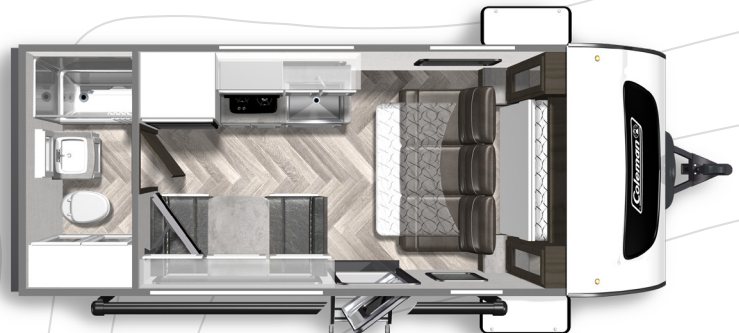

FLOORPLANS

RUBICON EDITION

COLEMAN RUBICON 1608RB
 Length: 20' 7" Weight: 3,772 lbs Sleeps: 2-3

COLEMAN RUBICON 1628BH
 Length: 20' 11" Weight: 3,650 lbs Sleeps: 3-4

COLEMAN RUBICON 1648RB
 Length: TBD Weight: TBD Sleeps: TBD

COLEMAN RUBICON 1708BH
 Length: 21' 5" Weight: 3,855 lbs Sleeps: 2

MORE STANDARD FEATURES. MORE VALUE.
 We've built a reputation for bringing RV owners more standard features for less money for more than 25 years... and it's a reputation we plan to keep.