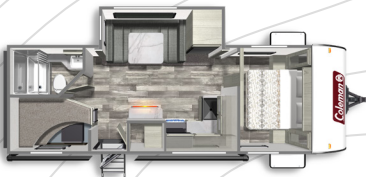

COLEMAN LIGHT 2455BH
Length: 28' 11" Weight: 5,708 lbs Sleeps: 6-8