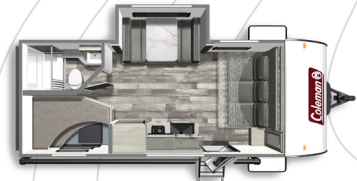

COLEMAN LIGHT 1905BB
Length: 23' 11" Weight: 4,537 lbs Sleeps: 2-3