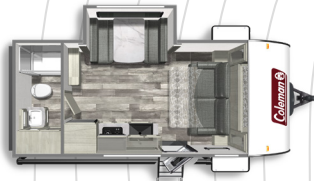

COLEMAN LIGHT 1855RB
Length: 22' 9" Weight: 4,503 lbs Sleeps: 2-3