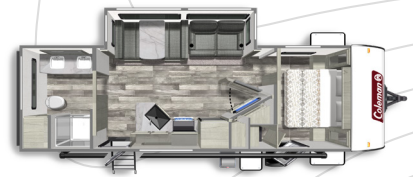

COLEMAN LIGHT 2625RB
Length: 30' 11" Weight: 6,493 lbs Sleeps: 4-6