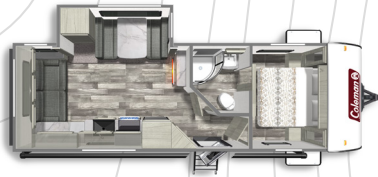

COLEMAN LIGHT 2515RL
Length: 29' 5" Weight: 5,685 lbs Sleeps: 2-4