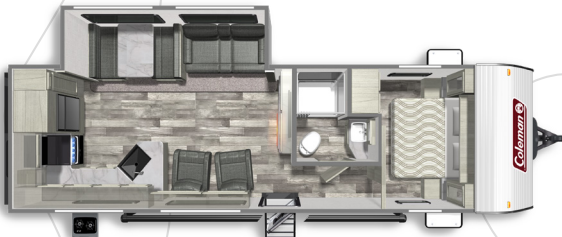

FLOORPLANS

LANTERN SERIES

COLEMAN LANTERN 242BH
Length: 28' 11" Weight: 5,867 lbs Sleeps: 4-6

COLEMAN LANTERN 263BH
Length: 30' 7" Weight: 6,001 lbs Sleeps: 4-6

COLEMAN LANTERN 264RL
Length: 30' 11" Weight: 6,152 lbs Sleeps: 2-4

COLEMAN LANTERN 285BH
Length: 32' 9" Weight: 6,611 lbs Sleeps: 4-8

COLEMAN LANTERN 286RK
Length: 32' 11" Weight: 6,592 lbs Sleeps: 2-4

COLEMAN LANTERN 295QB
Length: 32' 8" Weight: 6,832 lbs Sleeps: 4-8

COLEMAN LANTERN 334BH
Length: 37' 7" Weight: 7,826 lbs Sleeps: 4-8

COLEMAN LANTERN 337BH
Length: 37' 11" Weight: 8,436 lbs Sleeps: 4-8

MORE STANDARD FEATURES. MORE VALUE.
We've built a reputation for bringing RV owners more standard features for less money for more than 25 years... and it's a reputation we plan to keep.