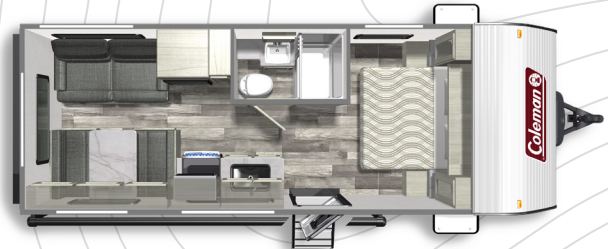

FLOORPLANS

LANTERN LT SERIES

COLEMAN LANTERN LT 17B*
Length: 21' 5" Weight: 2,986 lbs Sleeps: 4-6

COLEMAN LANTERN LT 18BH
Length: 22' 10" Weight: 3,585 lbs Sleeps: 3-4

COLEMAN LANTERN LT 18FQ
Length: 22' 9" Weight: 3,980 lbs Sleeps: 2-4

COLEMAN LANTERN LT 202RD
Length: 24' 11" Weight: 4,383 lbs Sleeps: 2-4

COLEMAN LANTERN LT 214BH
Length: 25' 11" Weight: 4,542 lbs Sleeps: 4-6

COLEMAN LANTERN LT 262BH
Length: 30' 7" Weight: 5,909 lbs Sleeps: 4-8

COLEMAN LANTERN LT 274BH
Length: 28' 6" Weight: 4,789 lbs Sleeps: 4-8

*Special Build

MORE STANDARD FEATURES. MORE VALUE.
We've built a reputation for bringing RV owners more standard features for less money for more than 25 years... and it's a reputation we plan to keep.