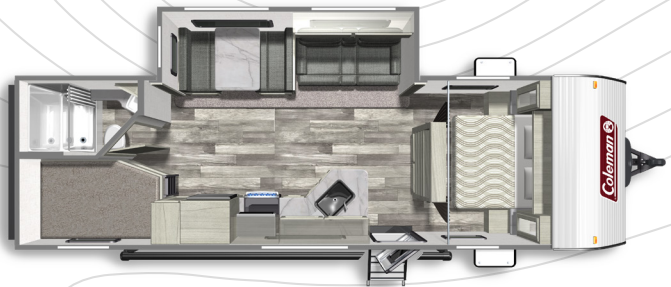

FLOORPLANS

LANTERN LT SERIES

COLEMAN LANTERN LT 17B*
Length: 21' 5" Weight: 2,986 lbs Sleeps: 4-6

COLEMAN LANTERN LT 18BH
Length: 22' 10" Weight: 3,585 lbs Sleeps: 3-4

COLEMAN LANTERN LT 18FQ
Length: 22' 9" Weight: 3,980 lbs Sleeps: 2-4

COLEMAN LANTERN LT 202RD
Length: 24' 11" Weight: 4,383 lbs Sleeps: 2-4

COLEMAN LANTERN LT 214BH
Length: 25' 11" Weight: 4,542 lbs Sleeps: 4-6

COLEMAN LANTERN LT 262BH
Length: 30' 7" Weight: 5,909 lbs Sleeps: 4-8

COLEMAN LANTERN LT 274BH
Length: 28' 6" Weight: 4,789 lbs Sleeps: 4-8

*Special Build

MORE STANDARD FEATURES. MORE VALUE.
We've built a reputation for bringing RV owners more standard features for less money for more than 25 years... and it's a reputation we plan to keep.