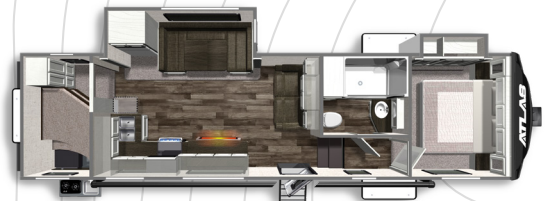

ATLAS FIFTH WHEEL 2942BHF
Length: 33' 10" Weight: 8,596 lbs Sleeps: 4-6