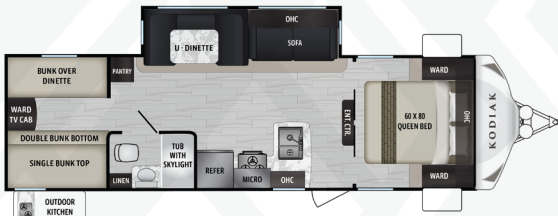

KODIAK

FLOORPLANS

KODIAK ULTRA-LITE 201QB
Length: 24' 1" Weight: 3,980lbs Sleeps: 3-4

KODIAK ULTRA-LITE 227BH
Length: 26' 11" Weight: 4,283lbs Sleeps: 7-8

KODIAK ULTRA-LITE 248BHSL
Length: 28' 11" Weight: 5,298lbs Sleeps: 6-8

KODIAK ULTRA-LITE 261RBSL
Length: 31' 0" Weight: 5,700lbs Sleeps: 3-4

KODIAK ULTRA-LITE 283BHSL
Length: 32' 10" Weight: 5,603lbs Sleeps: 8-10

KODIAK ULTRA-LITE 289BHSL
Length: 32' 11" Weight: 5,773lbs Sleeps: 7-10

KODIAK ULTRA-LITE 296BHSL
Length: 33' 11" Weight: 6,000lbs Sleeps: 6-8

KODIAK ULTRA-LITE 313RSL
Length: 35' 10" Weight: 6,800lbs Sleeps: 4-6

KODIAK ULTRA-LITE 332BHSL
Length: 37' 3" Weight: 6,991lbs Sleeps: 8-10