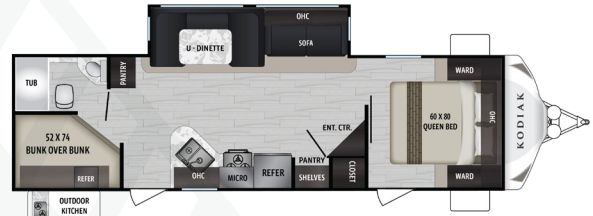

KODIAK

FLOORPLANS

KODIAK ULTRA-LITE 201QB
Length: 24' 1" Weight: 3,980lbs Sleeps: 3-4

KODIAK ULTRA-LITE 227BH
Length: 26' 11" Weight: 4,283lbs Sleeps: 7-8

KODIAK ULTRA-LITE 248BHSL
Length: 28' 11" Weight: 5,298lbs Sleeps: 6-8

KODIAK ULTRA-LITE 261RBSL
Length: 31' 0" Weight: 5,700lbs Sleeps: 3-4

KODIAK ULTRA-LITE 283BHSL
Length: 32' 10" Weight: 5,603lbs Sleeps: 8-10

KODIAK ULTRA-LITE 289BHSL
Length: 32' 11" Weight: 5,773lbs Sleeps: 7-10

KODIAK ULTRA-LITE 296BHSL
Length: 33' 11" Weight: 6,000lbs Sleeps: 6-8

KODIAK ULTRA-LITE 313RSL
Length: 35' 10" Weight: 6,800lbs Sleeps: 4-6

KODIAK ULTRA-LITE 332BHSL
Length: 37' 3" Weight: 6,991lbs Sleeps: 8-10