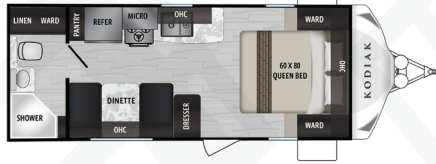

KODIAK

FLOORPLANS

KODIAK ULTRA-LITE 201QB
Length: 24' 1" Weight: 3,980lbs Sleeps: 3-4

KODIAK ULTRA-LITE 227BH
Length: 26' 11" Weight: 4,283lbs Sleeps: 7-8

KODIAK ULTRA-LITE 248BHSL
Length: 28' 11" Weight: 5,298lbs Sleeps: 6-8

KODIAK ULTRA-LITE 261RBSL
Length: 31' 0" Weight: 5,700lbs Sleeps: 3-4

KODIAK ULTRA-LITE 283BHSL
Length: 32' 10" Weight: 5,603lbs Sleeps: 8-10

KODIAK ULTRA-LITE 289BHSL
Length: 32' 11" Weight: 5,773lbs Sleeps: 7-10

KODIAK ULTRA-LITE 296BHSL
Length: 33' 11" Weight: 6,000lbs Sleeps: 6-8

KODIAK ULTRA-LITE 313RSL
Length: 35' 10" Weight: 6,800lbs Sleeps: 4-6

KODIAK ULTRA-LITE 332BHSL
Length: 37' 3" Weight: 6,991lbs Sleeps: 8-10