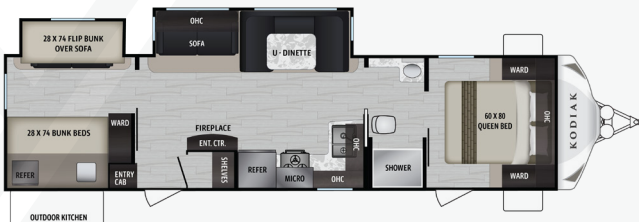

KODIAK

FLOORPLANS

KODIAK ULTRA-LITE 201QB
Length: 24' 1" Weight: 3,980lbs Sleeps: 3-4

KODIAK ULTRA-LITE 227BH
Length: 26' 11" Weight: 4,283lbs Sleeps: 7-8

KODIAK ULTRA-LITE 248BHSL
Length: 28' 11" Weight: 5,298lbs Sleeps: 6-8

KODIAK ULTRA-LITE 261RBSL
Length: 31' 0" Weight: 5,700lbs Sleeps: 3-4

KODIAK ULTRA-LITE 283BHSL
Length: 32' 10" Weight: 5,603lbs Sleeps: 8-10

KODIAK ULTRA-LITE 289BHSL
Length: 32' 11" Weight: 5,773lbs Sleeps: 7-10

KODIAK ULTRA-LITE 296BHSL
Length: 33' 11" Weight: 6,000lbs Sleeps: 6-8

KODIAK ULTRA-LITE 313RSL
Length: 35' 10" Weight: 6,800lbs Sleeps: 4-6

KODIAK ULTRA-LITE 332BHSL
Length: 37' 3" Weight: 6,991lbs Sleeps: 8-10