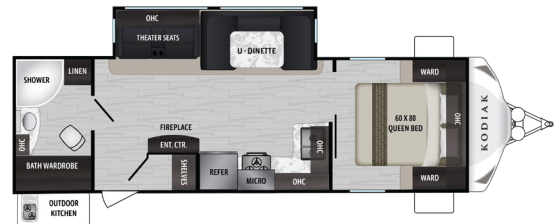

KODIAK

FLOORPLANS

KODIAK ULTRA-LITE 201QB
Length: 24' 1" Weight: 3,980lbs Sleeps: 3-4

KODIAK ULTRA-LITE 227BH
Length: 26' 11" Weight: 4,283lbs Sleeps: 7-8

KODIAK ULTRA-LITE 248BHSL
Length: 28' 11" Weight: 5,298lbs Sleeps: 6-8

KODIAK ULTRA-LITE 261RBSL
Length: 31' 0" Weight: 5,700lbs Sleeps: 3-4

KODIAK ULTRA-LITE 283BHSL
Length: 32' 10" Weight: 5,603lbs Sleeps: 8-10

KODIAK ULTRA-LITE 289BHSL
Length: 32' 11" Weight: 5,773lbs Sleeps: 7-10

KODIAK ULTRA-LITE 296BHSL
Length: 33' 11" Weight: 6,000lbs Sleeps: 6-8

KODIAK ULTRA-LITE 313RSL
Length: 35' 10" Weight: 6,800lbs Sleeps: 4-6

KODIAK ULTRA-LITE 332BHSL
Length: 37' 3" Weight: 6,991lbs Sleeps: 8-10