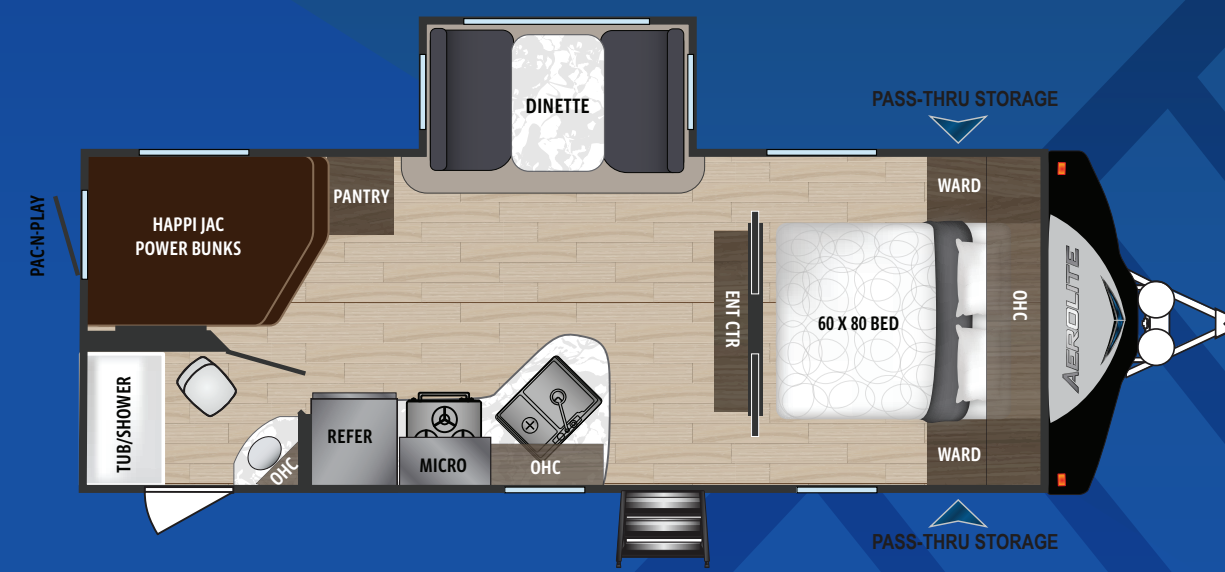

# AEROLITE

**AEROLITE - 2133RB** | Ext. Length: 25' 8" Average Shipping Weight: 5,540

**AEROLITE - 2423BH** | Ext. Length: 28' 6" Average Shipping Weight: 5,928

**AEROLITE - 2573BH** | Ext. Length: 29' 10" Average Shipping Weight: 6,343

**AEROLITE - 2683RK** | Ext. Length: 30' 5" Average Shipping Weight: 6,882

**AEROLITE - 2733RB** | Ext. Length: 31' 5" Average Shipping Weight: 6,728

**AEROLITE - 2843BH** | Ext. Length: 33' 10" Average Shipping Weight: 6,786

**AEROLITE - 2923BH** | Ext. Length: 34' 0" Average Shipping Weight: 7,226

**AEROLITE - 3153ML** | Ext. Length: 36' 1" Average Shipping Weight: 8,210

**AEROLITE - 3303RL** | Ext. Length: 38' 0" Average Shipping Weight: 8,928

**AEROLITE - 3383BH** | Ext. Length: TBD Average Shipping Weight: TBD

**Dutchmen**<sup>®</sup>

Legendary Innovation. Trailblazing Value.