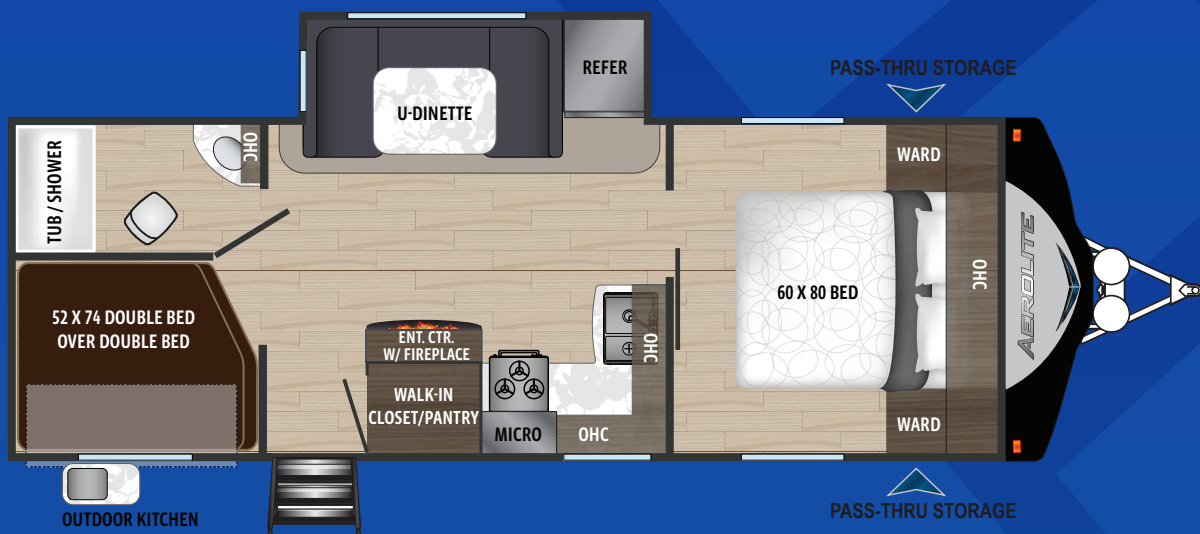

# AEROLITE

**AEROLITE - 2133RB** | Ext. Length: 25' 8" Average Shipping Weight: 5,540

**AEROLITE - 2423BH** | Ext. Length: 28' 6" Average Shipping Weight: 5,928

**AEROLITE - 2573BH** | Ext. Length: 29' 10" Average Shipping Weight: 6,343

**AEROLITE - 2683RK** | Ext. Length: 30' 5" Average Shipping Weight: 6,882

**AEROLITE - 2733RB** | Ext. Length: 31' 5" Average Shipping Weight: 6,728

**AEROLITE - 2843BH** | Ext. Length: 33' 10" Average Shipping Weight: 6,786

**AEROLITE - 2923BH** | Ext. Length: 34' 0" Average Shipping Weight: 7,226

**AEROLITE - 3153ML** | Ext. Length: 36' 1" Average Shipping Weight: 8,210

**AEROLITE - 3303RL** | Ext. Length: 38' 0" Average Shipping Weight: 8,928

**AEROLITE - 3383BH** | Ext. Length: TBD Average Shipping Weight: TBD

**Dutchmen**<sup>®</sup>

Legendary Innovation. Trailblazing Value.