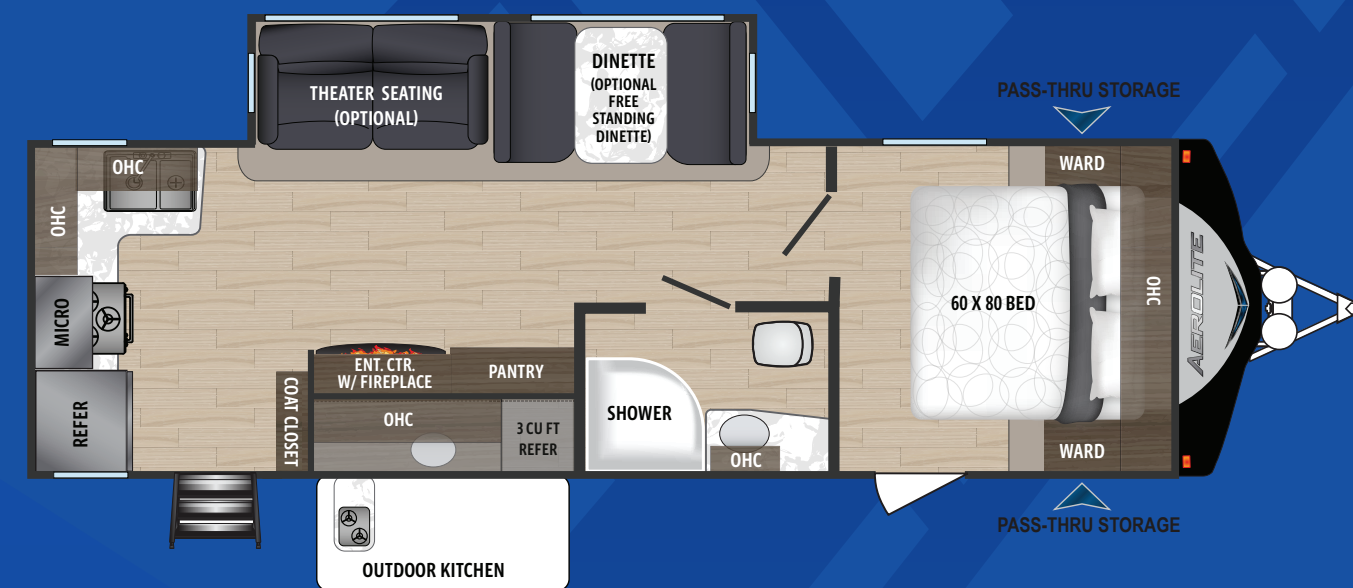

# AEROLITE

**AEROLITE - 2133RB** | Ext. Length: 25' 8" Average Shipping Weight: 5,540

**AEROLITE - 2423BH** | Ext. Length: 28' 6" Average Shipping Weight: 5,928

**AEROLITE - 2573BH** | Ext. Length: 29' 10" Average Shipping Weight: 6,343

**AEROLITE - 2683RK** | Ext. Length: 30' 5" Average Shipping Weight: 6,882

**AEROLITE - 2733RB** | Ext. Length: 31' 5" Average Shipping Weight: 6,728

**AEROLITE - 2843BH** | Ext. Length: 33' 10" Average Shipping Weight: 6,786

**AEROLITE - 2923BH** | Ext. Length: 34' 0" Average Shipping Weight: 7,226

**AEROLITE - 3153ML** | Ext. Length: 36' 1" Average Shipping Weight: 8,210

**AEROLITE - 3303RL** | Ext. Length: 38' 0" Average Shipping Weight: 8,928

**AEROLITE - 3383BH** | Ext. Length: TBD Average Shipping Weight: TBD

**Dutchmen**<sup>®</sup>

Legendary Innovation. Trailblazing Value.