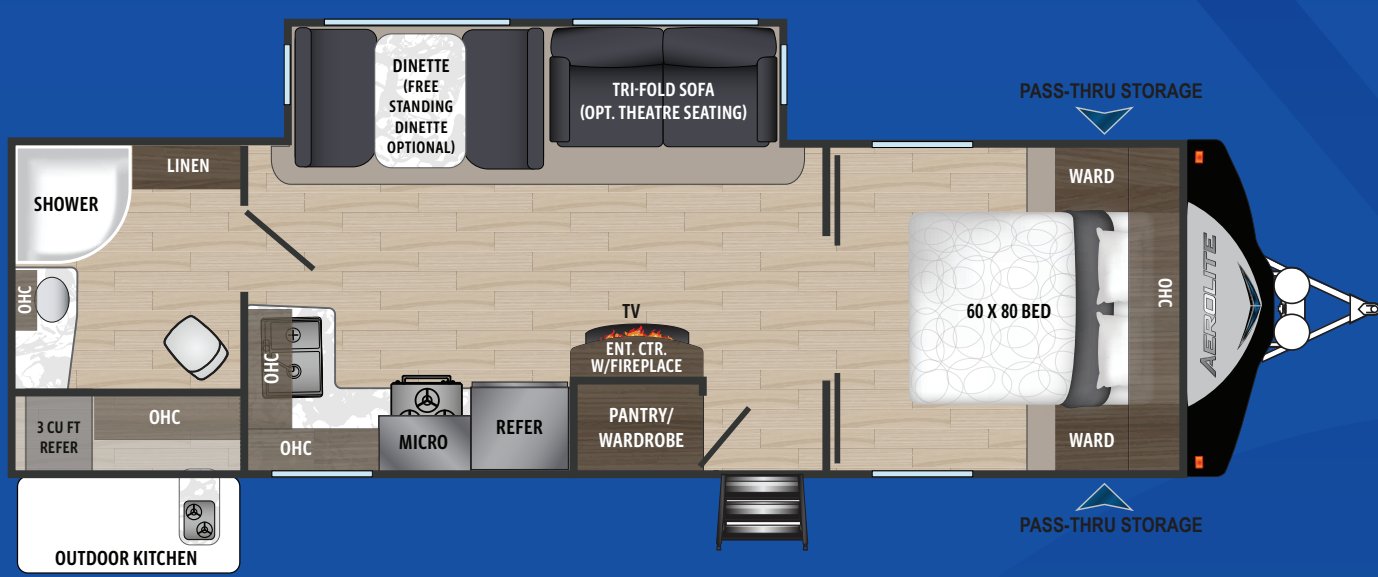

# AEROLITE

**AEROLITE - 2133RB** | Ext. Length: 25' 8" Average Shipping Weight: 5,540

**AEROLITE - 2423BH** | Ext. Length: 28' 6" Average Shipping Weight: 5,928

**AEROLITE - 2573BH** | Ext. Length: 29' 10" Average Shipping Weight: 6,343

**AEROLITE - 2683RK** | Ext. Length: 30' 5" Average Shipping Weight: 6,882

**AEROLITE - 2733RB** | Ext. Length: 31' 5" Average Shipping Weight: 6,728

**AEROLITE - 2843BH** | Ext. Length: 33' 10" Average Shipping Weight: 6,786

**AEROLITE - 2923BH** | Ext. Length: 34' 0" Average Shipping Weight: 7,226

**AEROLITE - 3153ML** | Ext. Length: 36' 1" Average Shipping Weight: 8,210

**AEROLITE - 3303RL** | Ext. Length: 38' 0" Average Shipping Weight: 8,928

**AEROLITE - 3383BH** | Ext. Length: TBD Average Shipping Weight: TBD

**Dutchmen**<sup>®</sup>

Legendary Innovation. Trailblazing Value.