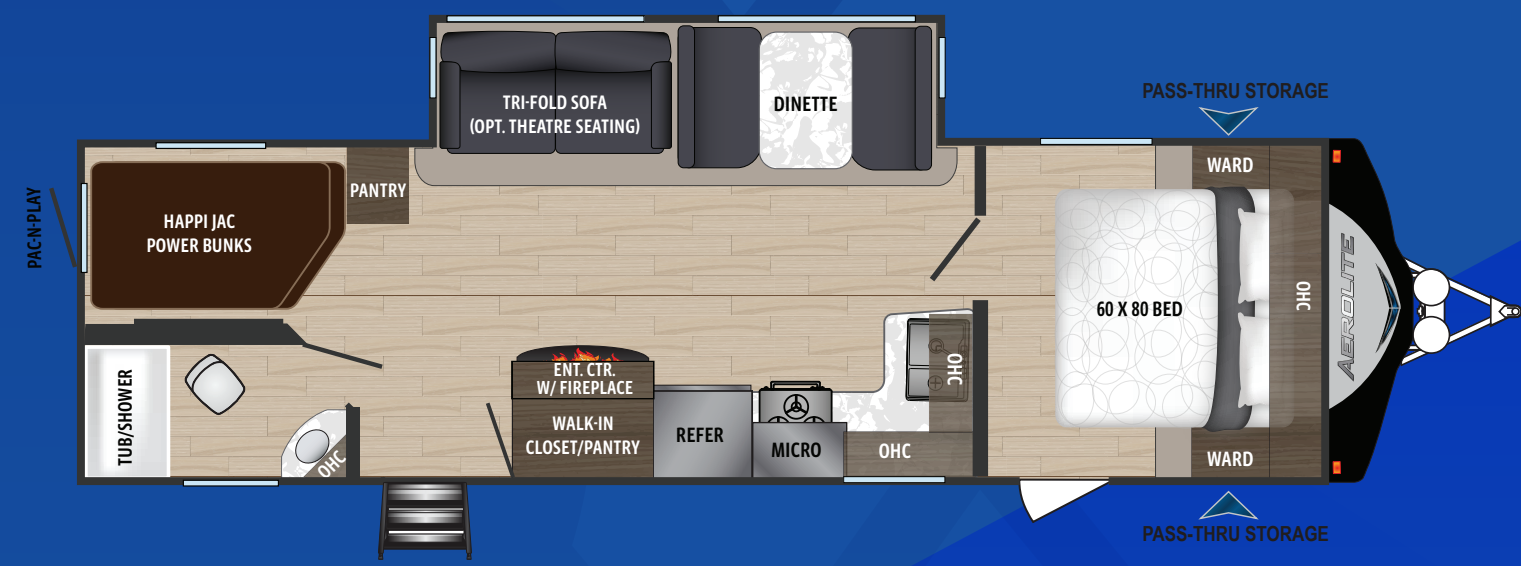

# AEROLITE

**AEROLITE - 2133RB** | Ext. Length: 25' 8" Average Shipping Weight: 5,540

**AEROLITE - 2423BH** | Ext. Length: 28' 6" Average Shipping Weight: 5,928

**AEROLITE - 2573BH** | Ext. Length: 29' 10" Average Shipping Weight: 6,343

**AEROLITE - 2683RK** | Ext. Length: 30' 5" Average Shipping Weight: 6,882

**AEROLITE - 2733RB** | Ext. Length: 31' 5" Average Shipping Weight: 6,728

**AEROLITE - 2843BH** | Ext. Length: 33' 10" Average Shipping Weight: 6,786

**AEROLITE - 2923BH** | Ext. Length: 34' 0" Average Shipping Weight: 7,226

**AEROLITE - 3153ML** | Ext. Length: 36' 1" Average Shipping Weight: 8,210

**AEROLITE - 3303RL** | Ext. Length: 38' 0" Average Shipping Weight: 8,928

**AEROLITE - 3383BH** | Ext. Length: TBD Average Shipping Weight: TBD

**Dutchmen**<sup>®</sup>

Legendary Innovation. Trailblazing Value.