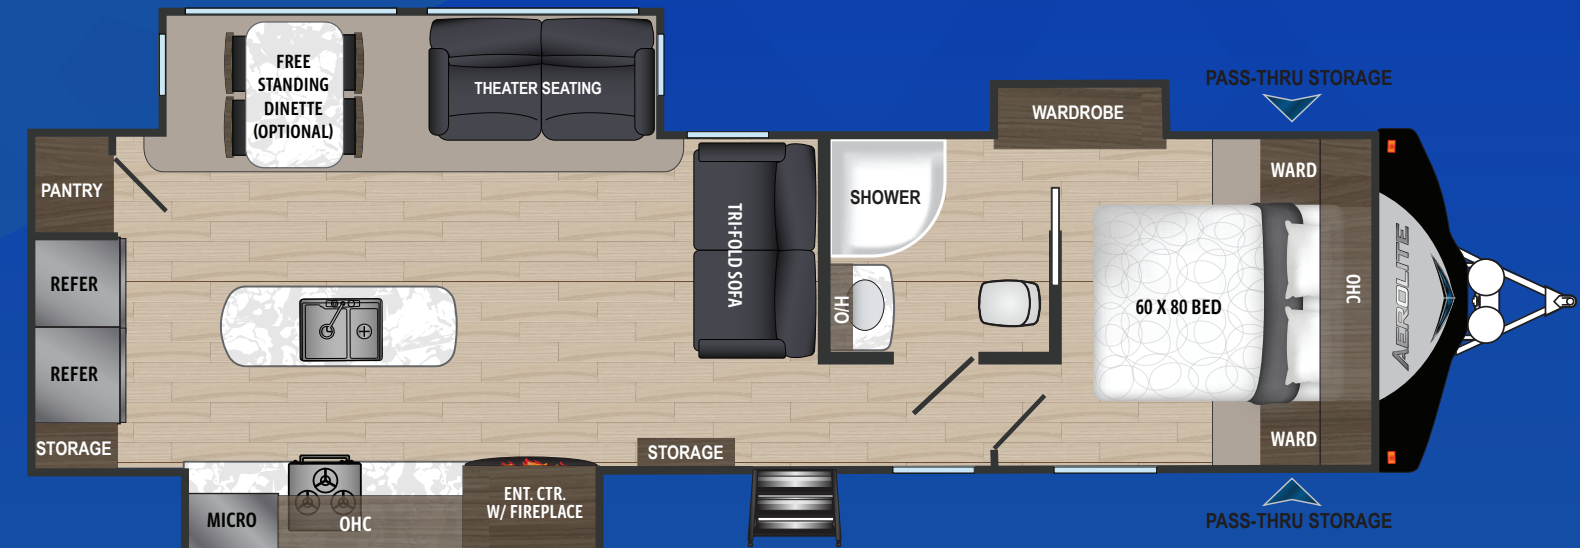

# AEROLITE

**AEROLITE - 2133RB** | Ext. Length: 25' 8" Average Shipping Weight: 5,540

**AEROLITE - 2423BH** | Ext. Length: 28' 6" Average Shipping Weight: 5,928

**AEROLITE - 2573BH** | Ext. Length: 29' 10" Average Shipping Weight: 6,343

**AEROLITE - 2683RK** | Ext. Length: 30' 5" Average Shipping Weight: 6,882

**AEROLITE - 2733RB** | Ext. Length: 31' 5" Average Shipping Weight: 6,728

**AEROLITE - 2843BH** | Ext. Length: 33' 10" Average Shipping Weight: 6,786

**AEROLITE - 2923BH** | Ext. Length: 34' 0" Average Shipping Weight: 7,226

**AEROLITE - 3153ML** | Ext. Length: 36' 1" Average Shipping Weight: 8,210

**AEROLITE - 3303RL** | Ext. Length: 38' 0" Average Shipping Weight: 8,928