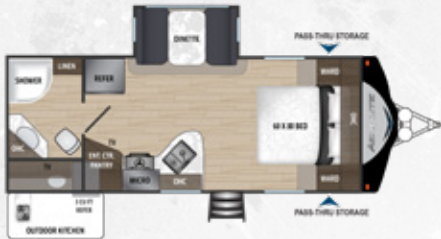

# AEROLITE

**ON-THE-GO LIVING  
MEETS RESIDENTIAL COMFORT**

**AEROLITE | 2133RB**

Ext. Length: 25' 8" Ext. Height: 11' 1" Average Shipping Weight: 5,540 Sleeps: 4

**AEROLITE | 2423BH**

Ext. Length: 28' 6" Ext. Height: 11' 1" Average Shipping Weight: 5,928 Sleeps: 10

**AEROLITE | 2573BH**

Ext. Length: 29' 10" Ext. Height: 11' 5" Average Shipping Weight: 6,343 Sleeps: 8

**AEROLITE | 2733RB**

Ext. Length: 31' 5" Ext. Height: 11' 5" Average Shipping Weight: 6,728 Sleeps: 6

**AEROLITE | 2843BH**

Ext. Length: 33' 10" Ext. Height: 11' 5" Average Shipping Weight: 7,067 Sleeps: 10

**AEROLITE | 2923BH**

Ext. Length: 34' Ext. Height: 12' 2" Average Shipping Weight: 7,226 Sleeps: 10