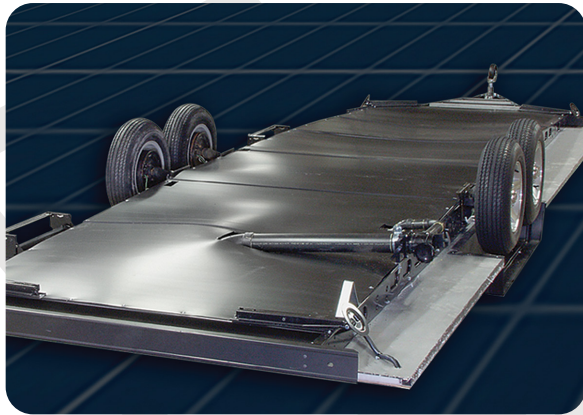

POWER PLUS PACKAGE

Power
Tongue
Jack

Power
Stabilizer
Jacks

Power
Awning

KODIAK ULTIMATE

TECHNOLOGY PACKAGE

Solar
Prep

Bluetooth
Capable
Stereo

Backup
Camera
Prep

HEATED & ENCLOSED UNDERBELLY

Extend your season