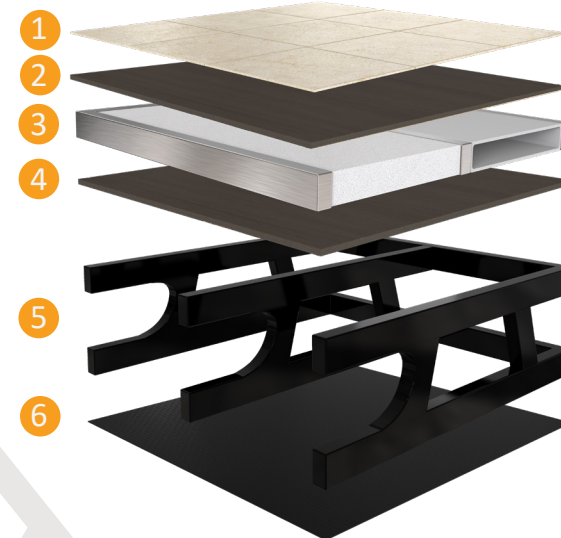

*SELECT MODELS

KING SIZE BED

HyperDeck Flooring

- 1 Linoleum Flooring
- 2 Fiberglass Reinforced Polypropylene
- 3 Higher Density Foam Core
- 4 Fiberglass Reinforced Thermoplastic Base Layer
- 5 Steel powder coated Main Frame
- 6 Fully Enclosed Underbelly

HINGED HIDDEN PANTRY

*SELECT MODELS

POP UP POWER STATION

PASS THROUGH STORAGE

WITH LED LIGHT STRIP

SOLID-STEP

Safe & Secure Footing

FREE STANDING DINETTE