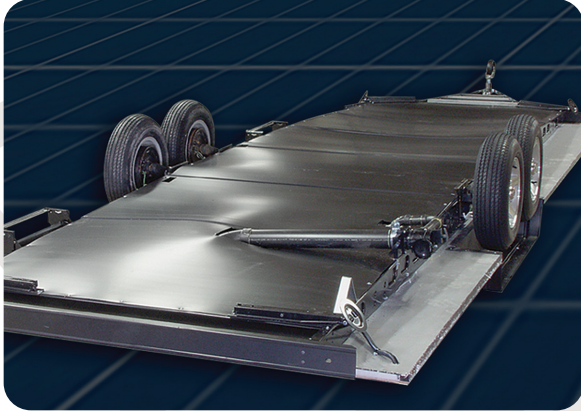

POWER PLUS PACKAGE

Power
Tongue
Jack

Power
Stabilizer
Jacks

Power
Awning

ASTORIA

TECHNOLOGY PACKAGE

Roof Top
Solar Prep

Bluetooth
Capable
Stereo

Backup
Camera
Prep

HEATED & ENCLOSED UNDERBELLY

Extend your season

PASS THROUGH STORAGE

RADIUS INTERIOR CEILING

MORE STANDARD FEATURES

MORE VALUE

HyperDeck Flooring