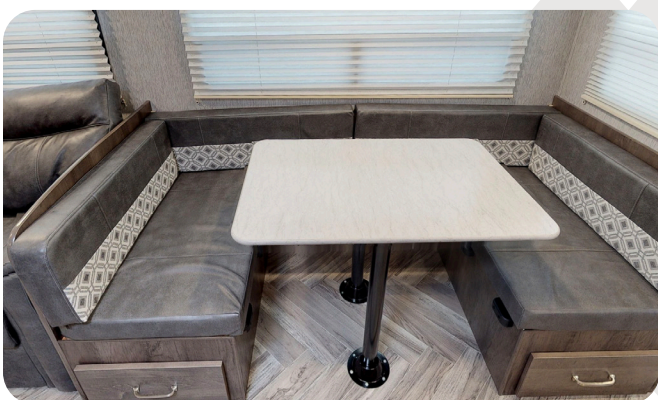

DELUXE KITCHEN

40" LED TV

COMFORTABLE BEDROOM

CONVERTIBLE U-SHAPED DINETTE

OUTDOOR KITCHEN

*SELECT MODELS

SOLID-STEP

Safe & Secure Footing