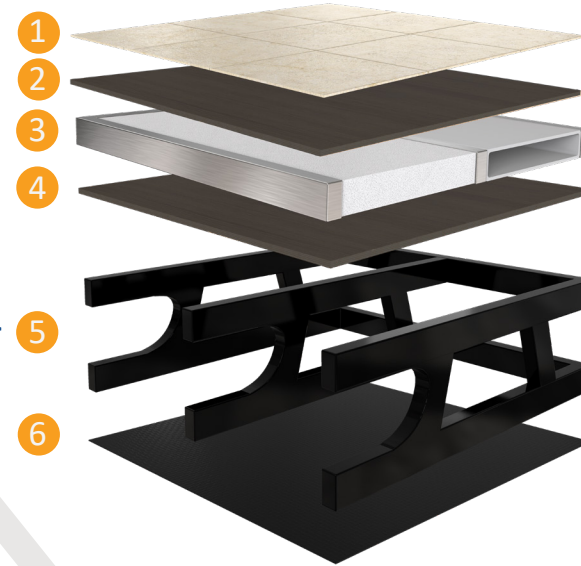

Backup
Camera
Prep

HEATED & ENCLOSED UNDERBELLY

Extend your season

PASS THROUGH STORAGE

RADIUS INTERIOR CEILING

MORE STANDARD FEATURES

MORE VALUE

HyperDeck Flooring

- 1 Linoleum Flooring
- 2 Fiberglass Reinforced Polypropylene
- 3 Higher Density Foam Core
- 4 Fiberglass Reinforced Thermoplastic Base Layer
- 5 Steel powder coated Main Frame
- 6 Fully Enclosed Underbelly