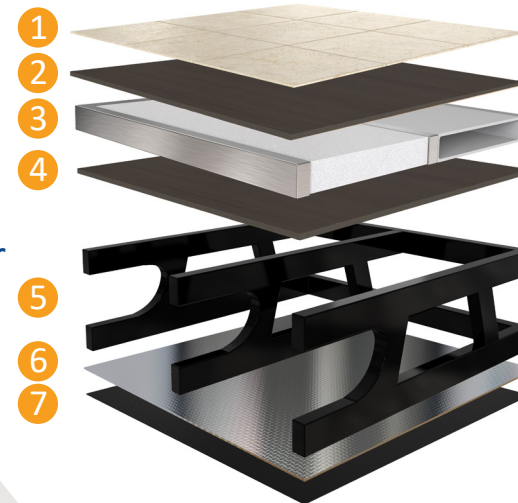

PREMIUM KITCHEN

THEATER SEATING

HyperDeck Floor

- 1 Linoleum Flooring
- 2 Fiberglass Reinforced Polypropylene
- 3 Higher Density Foam Core
- 4 Fiberglass Reinforced Thermoplastic Base Layer
- 5 Steel powder coated main I-Beam Frame
- 6 Foil Barrier (FW Only)
- 7 Fully Enclosed Underbelly