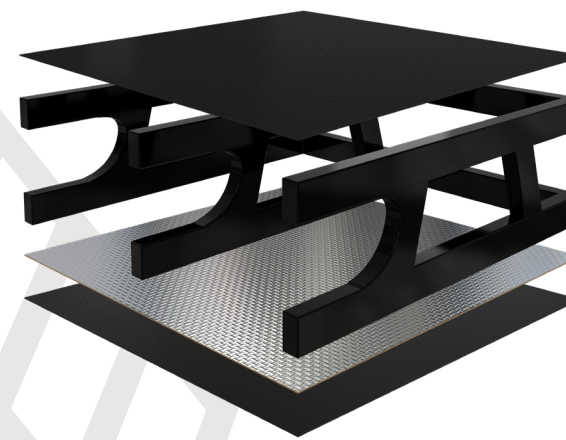

Floor Structure

- 1 Darco Moisture Barrier
- 2 Steel Powder Coated Main Frame
- 3 Fully Enclosed Underbelly

- 1
- 2
- 3

TECHNOLOGY PACKAGE

Solar Prep

Bluetooth Capable Stereo

Backup Camera Prep

LARGE SHOWER