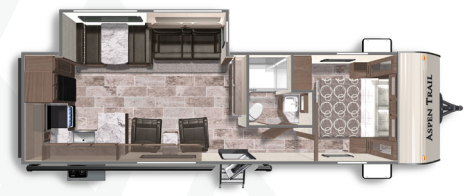

ASPEN TRAIL 2880RKSWE

Length: 32' 11" Weight: 6,693lbs Sleeps: 4-6