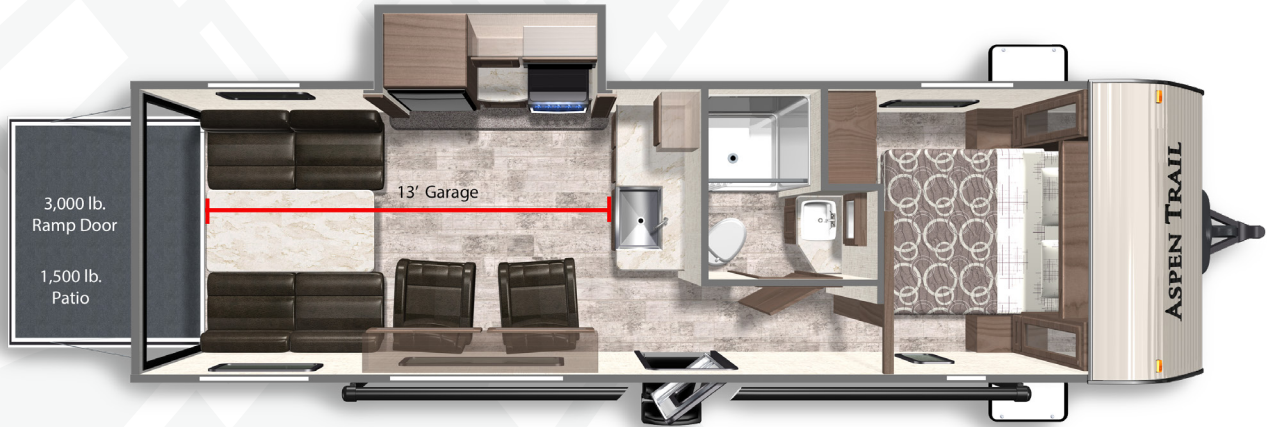

ASPEN TRAIL FLOORPLANS

TOY HAULERS

ASPEN TRAIL 2760THS

Length: 31' 4" Weight: 6,024lbs Sleeps: 3-4

ASPEN TRAIL 3250THS

Length: 36' 9" Weight: 7,301lbs Sleeps: 6-8

Visit us online to see all of the Dutchmen brands, spacious floor plans, and detailed specifications.