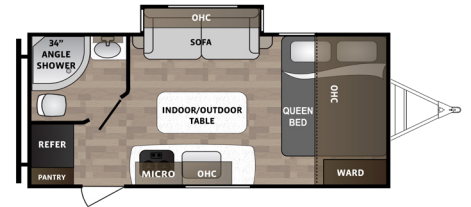

KODIAK CUB

FLOORPLANS

EXPANDABLES

KODIAK CUB 172E

Length: 18' 10" Weight: 3,298lbs Sleeps: 6-8

KODIAK CUB 179E

Length: 21' 8" Weight: 3,774lbs Sleeps: 7-8

KODIAK CUB 186E

Length: 20' 8" Weight: 3,674lbs Sleeps: 6-8

TRAVEL TRAILERS

KODIAK CUB 175BH

Length: 21' 5" Weight: 3,532lbs Sleeps: 6-7

KODIAK CUB 177RB

Length: 21' 5" Weight: 3,391lbs Sleeps: 3-4

KODIAK CUB 178RB

Length: 21' 5" Weight: 3,742lbs Sleeps: 3-4

KODIAK CUB 185MB

Length: 23' 0" Weight: 3,787lbs Sleeps: 3-4

KODIAK CUB 198BH

Length: 23' 8" Weight: 4,000lbs Sleeps: 5-7

www.dutchmen.com

Visit us online to see all of the Dutchmen brands, spacious floor plans, and detailed specifications.