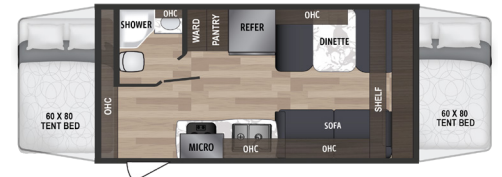

KODIAK CUB

FLOORPLANS

EXPANDABLES

KODIAK CUB 172E

Length: 18' 10" Weight: 3,298lbs Sleeps: 6-8

KODIAK CUB 179E

Length: 21' 8" Weight: 3,774lbs Sleeps: 7-8

KODIAK CUB 186E

Length: 20' 8" Weight: 3,674lbs Sleeps: 6-8

TRAVEL TRAILERS

KODIAK CUB 175BH

Length: 21' 5" Weight: 3,532lbs Sleeps: 6-7

KODIAK CUB 177RB

Length: 21' 5" Weight: 3,391lbs Sleeps: 3-4

KODIAK CUB 178RB

Length: 21' 5" Weight: 3,742lbs Sleeps: 3-4

KODIAK CUB 185MB

Length: 23' 0" Weight: 3,787lbs Sleeps: 3-4

KODIAK CUB 198BH

Length: 23' 8" Weight: 4,000lbs Sleeps: 5-7

www.dutchmen.com

Visit us online to see all of the Dutchmen brands, spacious floor plans, and detailed specifications.