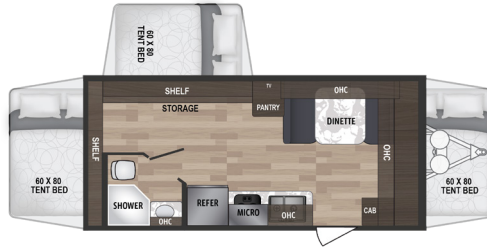

KODIAK CUB

FLOORPLANS

EXPANDABLES

KODIAK CUB 172E

Length: 18' 10" Weight: 3,298lbs Sleeps: 6-8

KODIAK CUB 179E

Length: 21' 8" Weight: 3,774lbs Sleeps: 7-8

KODIAK CUB 186E

Length: 20' 8" Weight: 3,674lbs Sleeps: 6-8

TRAVEL TRAILERS

KODIAK CUB 175BH

Length: 21' 5" Weight: 3,532lbs Sleeps: 6-7

KODIAK CUB 177RB

Length: 21' 5" Weight: 3,391lbs Sleeps: 3-4

KODIAK CUB 178RB

Length: 21' 5" Weight: 3,742lbs Sleeps: 3-4

KODIAK CUB 185MB

Length: 23' 0" Weight: 3,787lbs Sleeps: 3-4

KODIAK CUB 198BH

Length: 23' 8" Weight: 4,000lbs Sleeps: 5-7

www.dutchmen.com

Visit us online to see all of the Dutchmen brands, spacious floor plans, and detailed specifications.