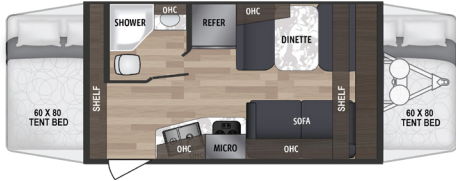

KODIAK CUB

FLOORPLANS

EXPANDABLES

KODIAK CUB 172E

Length: 18' 10" Weight: 3,298lbs Sleeps: 6-8

KODIAK CUB 179E

Length: 21' 8" Weight: 3,774lbs Sleeps: 7-8

KODIAK CUB 186E

Length: 20' 8" Weight: 3,674lbs Sleeps: 6-8

TRAVEL TRAILERS

KODIAK CUB 175BH

Length: 21' 5" Weight: 3,532lbs Sleeps: 6-7

KODIAK CUB 177RB

Length: 21' 5" Weight: 3,391lbs Sleeps: 3-4

KODIAK CUB 178RB

Length: 21' 5" Weight: 3,742lbs Sleeps: 3-4

KODIAK CUB 185MB

Length: 23' 0" Weight: 3,787lbs Sleeps: 3-4

KODIAK CUB 198BH

Length: 23' 8" Weight: 4,000lbs Sleeps: 5-7

www.dutchmen.com

Visit us online to see all of the Dutchmen brands, spacious floor plans, and detailed specifications.