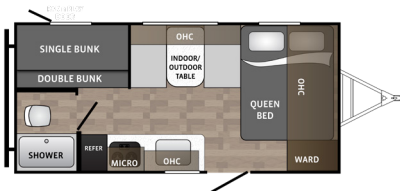

KODIAK CUB

FLOORPLANS

EXPANDABLES

KODIAK CUB 172E

Length: 18' 10" Weight: 3,298lbs Sleeps: 6-8

KODIAK CUB 179E

Length: 21' 8" Weight: 3,774lbs Sleeps: 7-8

KODIAK CUB 186E

Length: 20' 8" Weight: 3,674lbs Sleeps: 6-8

TRAVEL TRAILERS

KODIAK CUB 175BH

Length: 21' 5" Weight: 3,532lbs Sleeps: 6-7

KODIAK CUB 177RB

Length: 21' 5" Weight: 3,391lbs Sleeps: 3-4

KODIAK CUB 178RB

Length: 21' 5" Weight: 3,742lbs Sleeps: 3-4

KODIAK CUB 185MB

Length: 23' 0" Weight: 3,787lbs Sleeps: 3-4

KODIAK CUB 198BH

Length: 23' 8" Weight: 4,000lbs Sleeps: 5-7

www.dutchmen.com

Visit us online to see all of the Dutchmen brands, spacious floor plans, and detailed specifications.