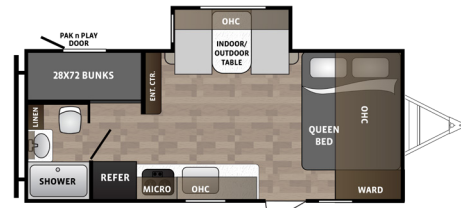

KODIAK CUB

FLOORPLANS

EXPANDABLES

KODIAK CUB 172E

Length: 18' 10" Weight: 3,298lbs Sleeps: 6-8

KODIAK CUB 179E

Length: 21' 8" Weight: 3,774lbs Sleeps: 7-8

KODIAK CUB 186E

Length: 20' 8" Weight: 3,674lbs Sleeps: 6-8

TRAVEL TRAILERS

KODIAK CUB 175BH

Length: 21' 5" Weight: 3,532lbs Sleeps: 6-7

KODIAK CUB 177RB

Length: 21' 5" Weight: 3,391lbs Sleeps: 3-4

KODIAK CUB 178RB

Length: 21' 5" Weight: 3,742lbs Sleeps: 3-4

KODIAK CUB 185MB

Length: 23' 0" Weight: 3,787lbs Sleeps: 3-4

KODIAK CUB 198BH

Length: 23' 8" Weight: 4,000lbs Sleeps: 5-7

www.dutchmen.com

Visit us online to see all of the Dutchmen brands, spacious floor plans, and detailed specifications.