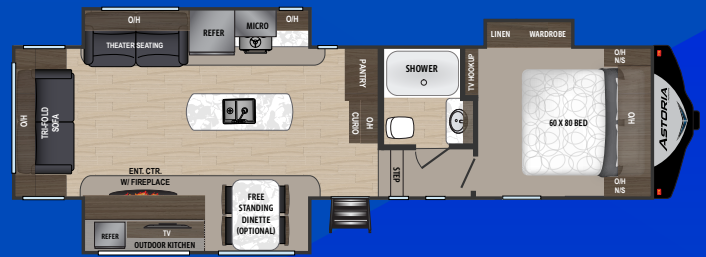

ASTORIA

by AEROLITE

ASTORIA - 2503REF | Ext. Length: 30' 0" Average Shipping Weight: 7,880

ASTORIA - 2513RLF | Ext. Length: 35' 0" Average Shipping Weight: 7,759

ASTORIA - 2953RLF | Ext. Length: 33' 10" Average Shipping Weight: 9,055

ASTORIA - 3003RLF | Ext. Length: 34' 10" Average Shipping Weight: 9,394

ASTORIA - 3123BHF | Ext. Length: 35' 10" Average Shipping Weight: 9,096

ASTORIA - 3273MBF | Ext. Length: 36' 6" Average Shipping Weight: 9,934