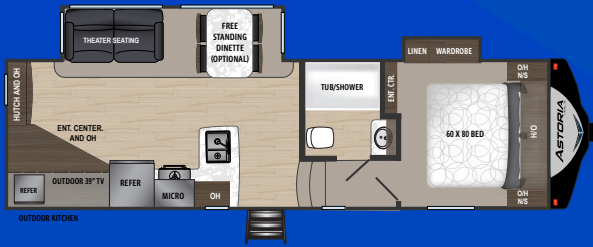

ASTORIA

by AEROLITE

ASTORIA - 2503REF | Ext. Length: 30' 0" Average Shipping Weight: 7,880

ASTORIA - 2513RLF | Ext. Length: 35' 0" Average Shipping Weight: 7,759

ASTORIA - 2953RLF | Ext. Length: 33' 10" Average Shipping Weight: 9,055

ASTORIA - 3003RLF | Ext. Length: 34' 10" Average Shipping Weight: 9,394

ASTORIA - 3123BHF | Ext. Length: 35' 10" Average Shipping Weight: 9,096

ASTORIA - 3273MBF | Ext. Length: 36' 6" Average Shipping Weight: 9,934