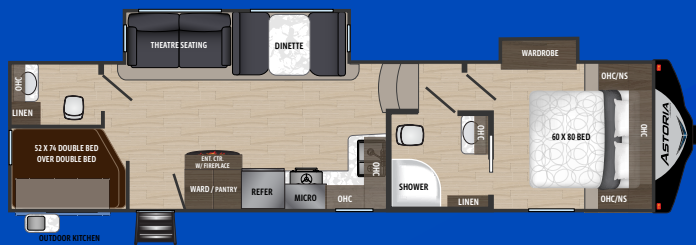

ASTORIA

by AEROLITE

ASTORIA - 2503REF | Ext. Length: 30' 0" Average Shipping Weight: 7,880

ASTORIA - 2513RLF | Ext. Length: 35' 0" Average Shipping Weight: 7,759

ASTORIA - 2953RLF | Ext. Length: 33' 10" Average Shipping Weight: 9,055

ASTORIA - 3003RLF | Ext. Length: 34' 10" Average Shipping Weight: 9,394

ASTORIA - 3123BHF | Ext. Length: 35' 10" Average Shipping Weight: 9,096

ASTORIA - 3273MBF | Ext. Length: 36' 6" Average Shipping Weight: 9,934