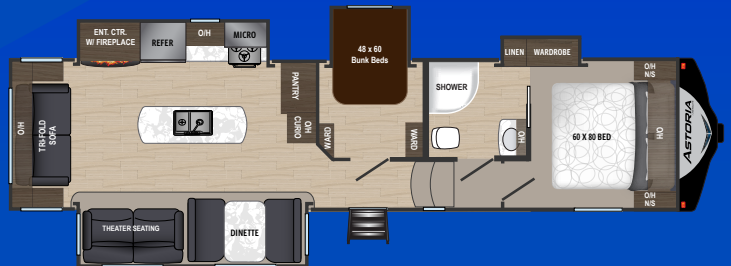

ASTORIA

by AEROLITE

ASTORIA - 2503REF | Ext. Length: 30' 0" Average Shipping Weight: 7,880

ASTORIA - 2513RLF | Ext. Length: 35' 0" Average Shipping Weight: 7,759

ASTORIA - 2953RLF | Ext. Length: 33' 10" Average Shipping Weight: 9,055

ASTORIA - 3003RLF | Ext. Length: 34' 10" Average Shipping Weight: 9,394

ASTORIA - 3123BHF | Ext. Length: 35' 10" Average Shipping Weight: 9,096

ASTORIA - 3273MBF | Ext. Length: 36' 6" Average Shipping Weight: 9,934